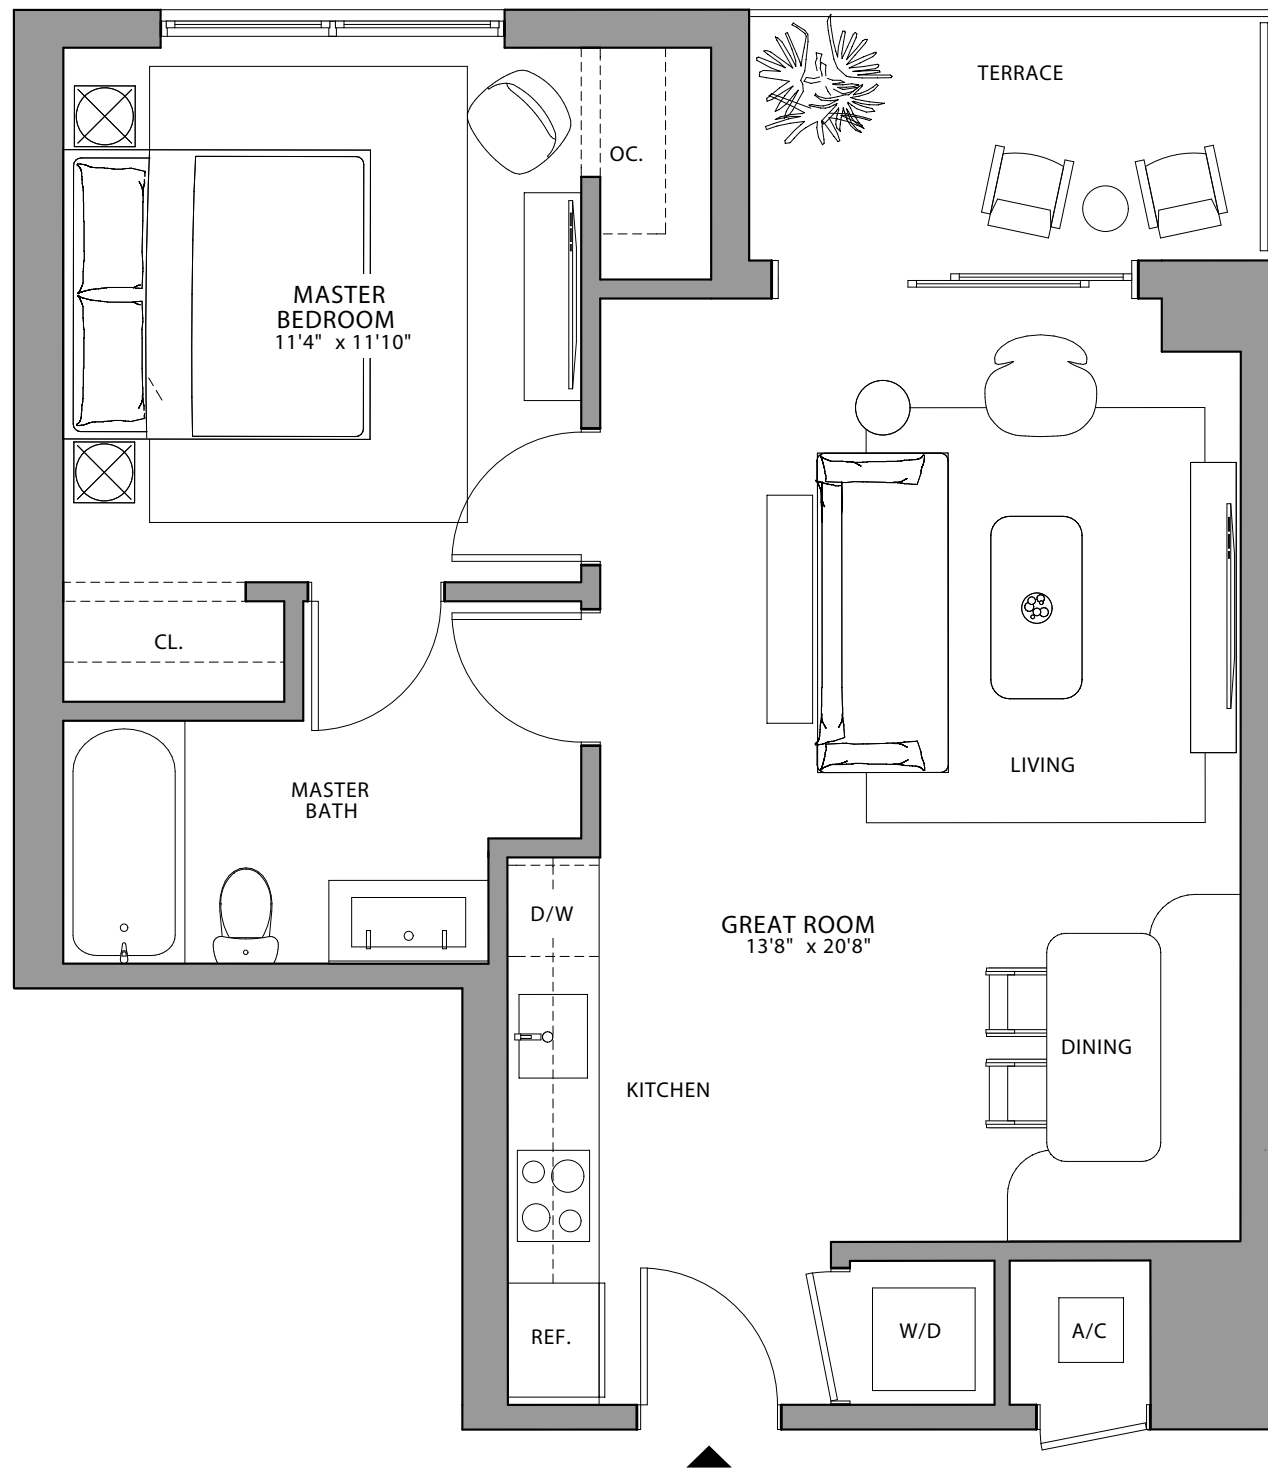

TYPE /

09

FLOOR / 24-47
1 BEDROOM / 1 BATHROOM

INTERIOR / 679 SF 63M²
BALCONY / 61 SF 6M²
TOTAL / 740 SF 69M²

MIAMI RESIDENCE
BUY, RENT, SELL, ESTIMATE
305-751-1000