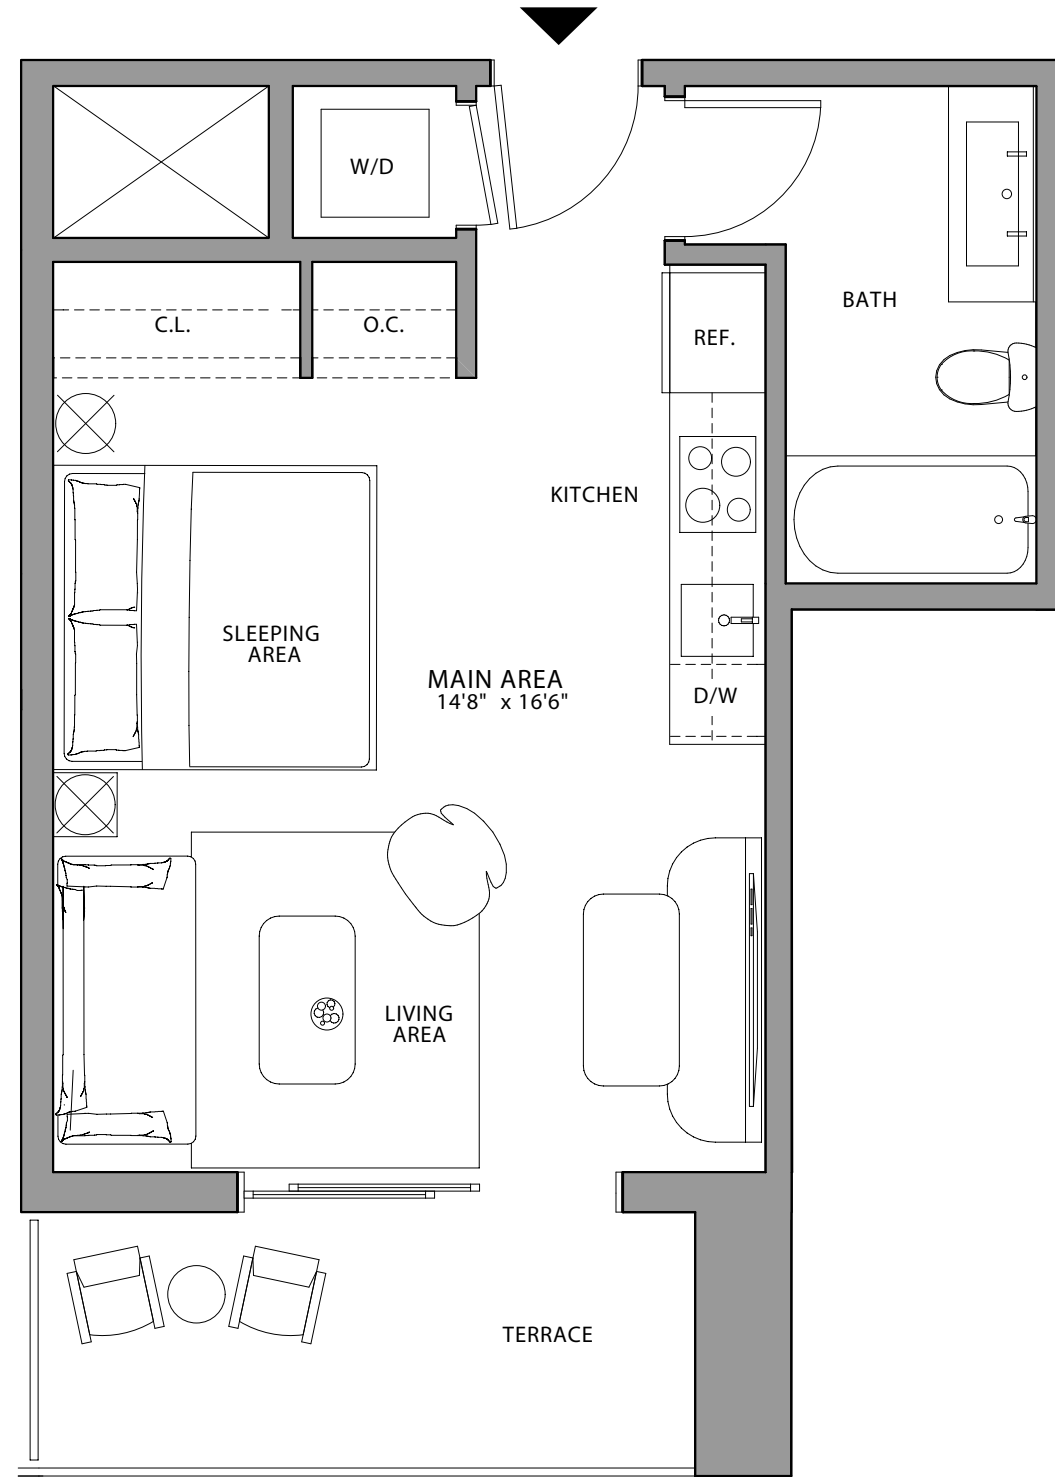

06/10/12

TYPE /

FLOOR / 24-47
STUDIO

INTERIOR / 411 SF 38M²
BALCONY / 81 SF 8M²
TOTAL / 492 SF 46M²

MIAMI RESIDENCE
BUY, RENT, SELL, ESTIMATE
305-751-1000