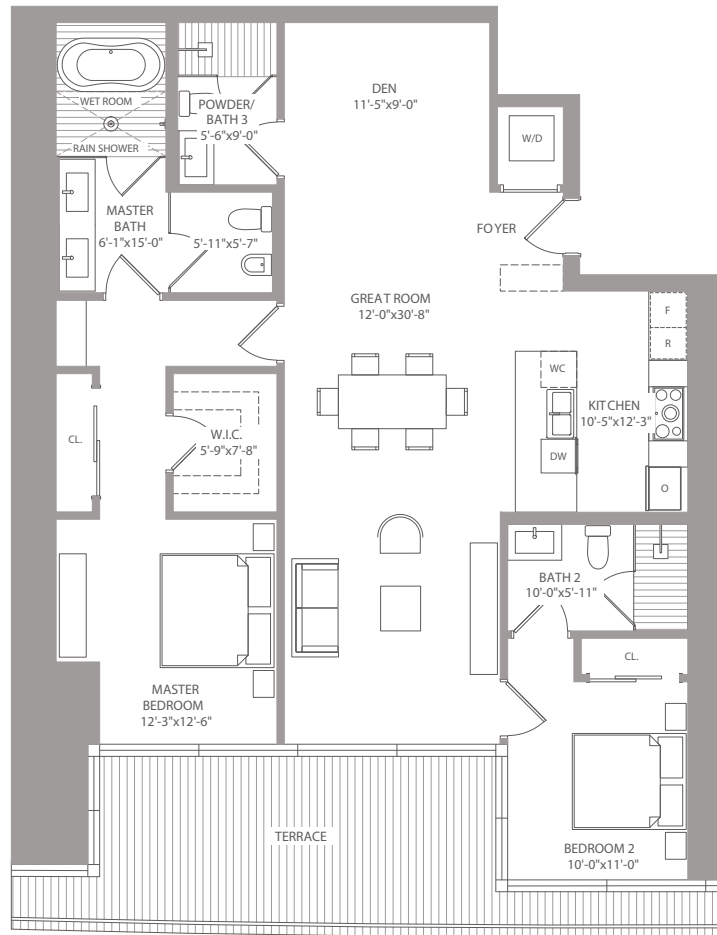

RIVER RESIDENCES

RESIDENCE 02

LEVEL 5 THROUGH 12

2 BEDROOMS
3 BATHS
CONV. DEN

INTERIOR: 1,474 SQ. FT. . 137 SQ. M.
EXTERIOR: 237 SQ. FT. . 22 SQ. M.
TOTAL: 1,711 SQ. FT. . 159 SQ. M.

ASTON MARTIN
RESIDENCES