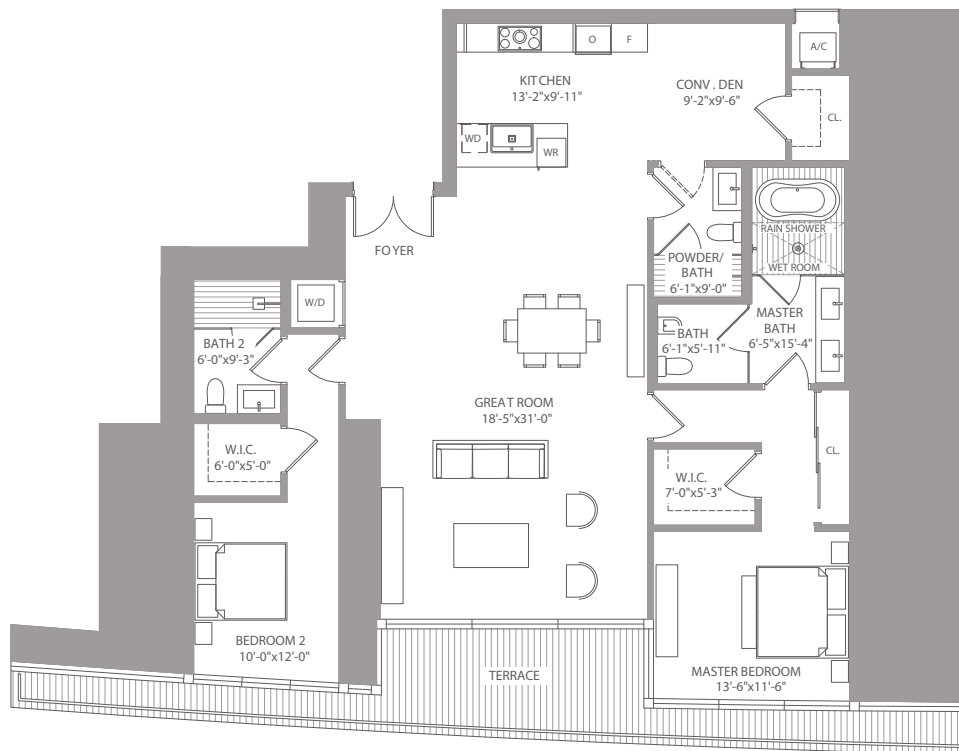

RIVER RESIDENCES

RESIDENCE 03

LEVEL 5 THROUGH 12

2 BEDROOMS
3 BATHS
CONV. DEN

INTERIOR: 1,820 SQ. FT. . 169 SQ. M.
EXTERIOR: 134 SQ. FT. . 12 SQ. M.
TOTAL: 1,954 SQ. FT. . 181 SQ. M.

**ASTON MARTIN
RESIDENCES**
at
300 BISCAYNE BOULEVARD WAY
MIAMI