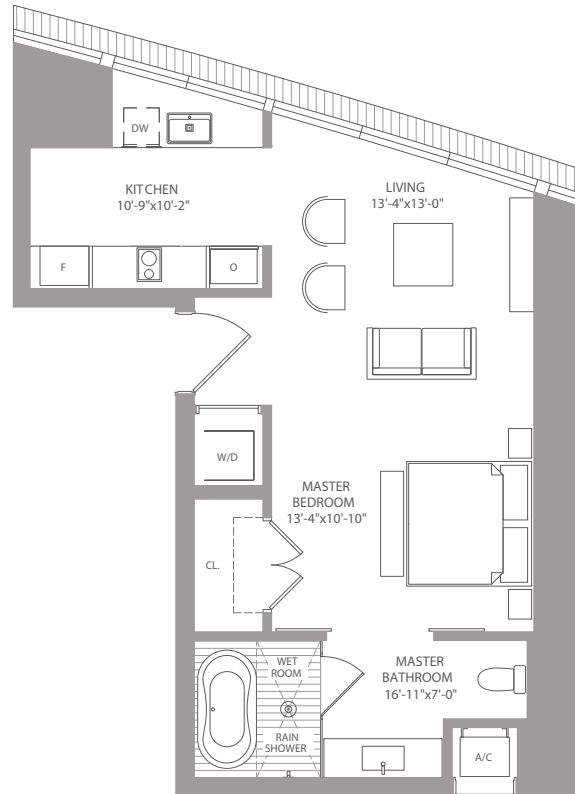

RIVER RESIDENCES

RESIDENCE 05

LEVEL 5 THROUGH 12

STUDIO
1 BATH

INTERIOR: 698 SQ. FT . 65 SQ. M.
EXTERIOR: - SQ. FT . - SQ. M.
TOTAL: 698 SQ. FT . 65 SQ. M.

ASTON MARTIN
RESIDENCES

at
300 BISCAYNE BOULEVARD WAY
MIAMI