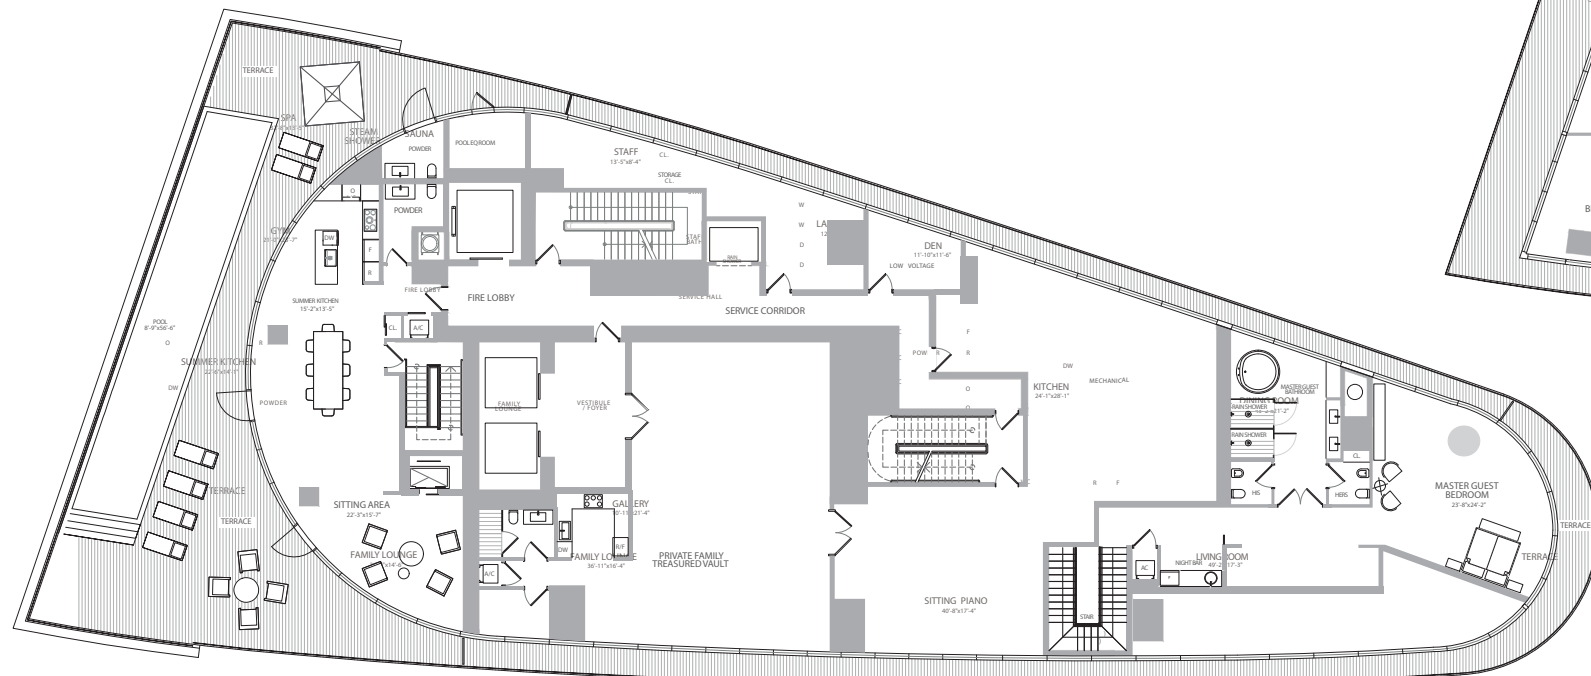

PENTHOUSE
PENTHOUSE 08
 LEVEL 63 - 64 - 65

7 BEDROOMS
 8 BATHROOMS + 6 POWDER + STAFF
 FAMILY + GYM + SPA + TERRACE + DEN
 POOL

INTERIOR: 19,868 SQ. F T. 1,846 SQ. M.
 EXTERIOR: 7,323 SQ. F T. 680 SQ. M.
 TOTAL: 27,191 SQ. F T. 2,526 SQ. M.

LEVEL 63

LEVEL 64

LEVEL 65

LEVEL 63-65
 SOUTH ELEVATION