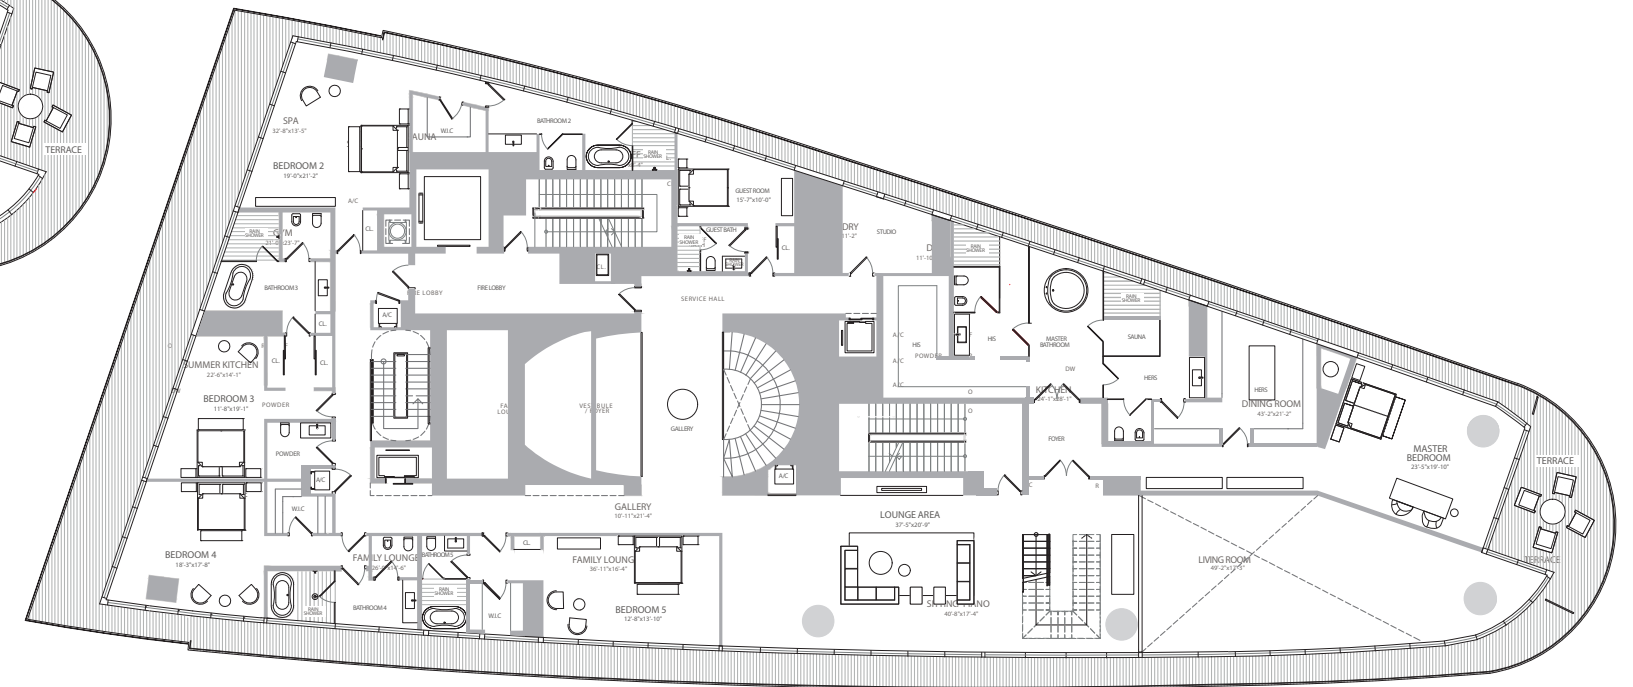

PENTHOUSE
PENTHOUSE 08
 LEVEL 63 - 64 - 65

7 BEDROOMS
 8 BATHROOMS + 6 POWDER + STAFF
 FAMILY + GYM + SPA + TERRACE + DEN
 POOL

INTERIOR: 19,868 SQ. F T. 1,846 SQ. M.
 EXTERIOR: 7,323 SQ. F T. 680 SQ. M.
 TOTAL: 27,191 SQ. F T. 2,526 SQ. M.

LEVEL 63

LEVEL 64

LEVEL 65

LEVEL 63-65
 SOUTH ELEVATION