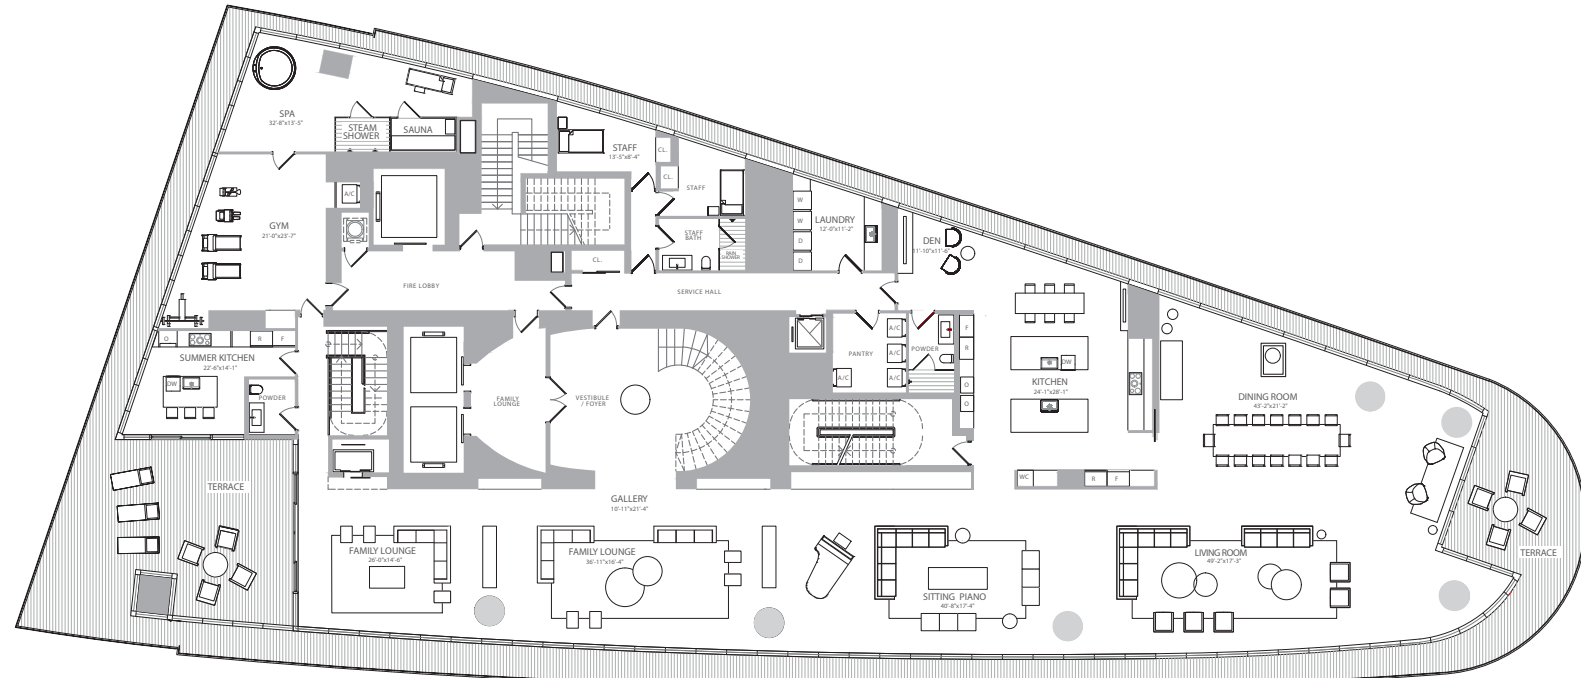

PENTHOUSE
PENTHOUSE 08
 LEVEL 63 - 64 - 65

7 BEDROOMS
 8 BATHROOMS + 6 POWDER + STAFF
 FAMILY + GYM + SPA + TERRACE + DEN
 POOL

INTERIOR: 19,868 SQ. F T. 1,846 SQ. M.
 EXTERIOR: 7,323 SQ. F T. 680 SQ. M.
 TOTAL: 27,191 SQ. F T. 2,526 SQ. M.

LEVEL 63

LEVEL 64

LEVEL 65

LEVEL 63-65
 SOUTH ELEVATION