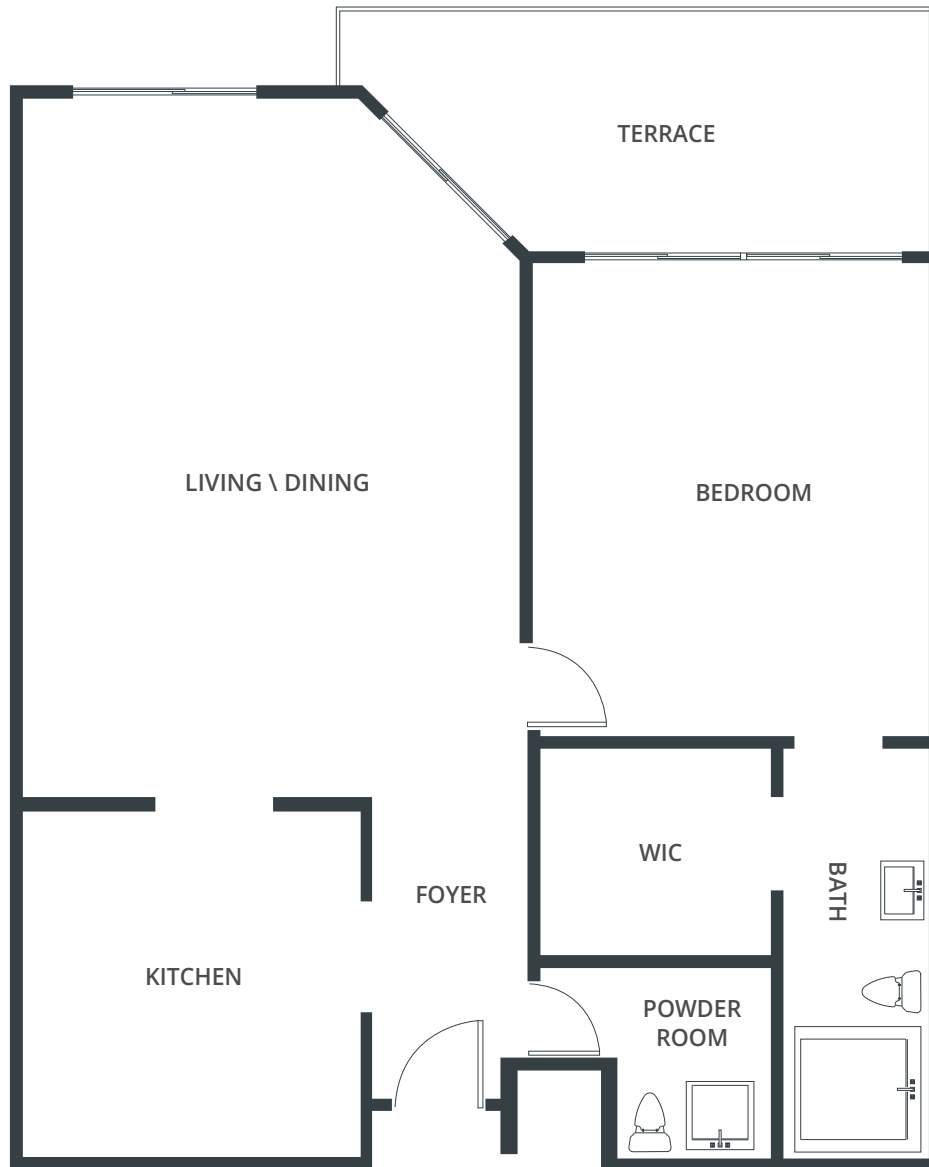

Brickell Place
Brickell

03

1 - BEDROOMS 1,5 - BATHS

INTERIOR AREA: 1064 SQ. FT. 99 M²