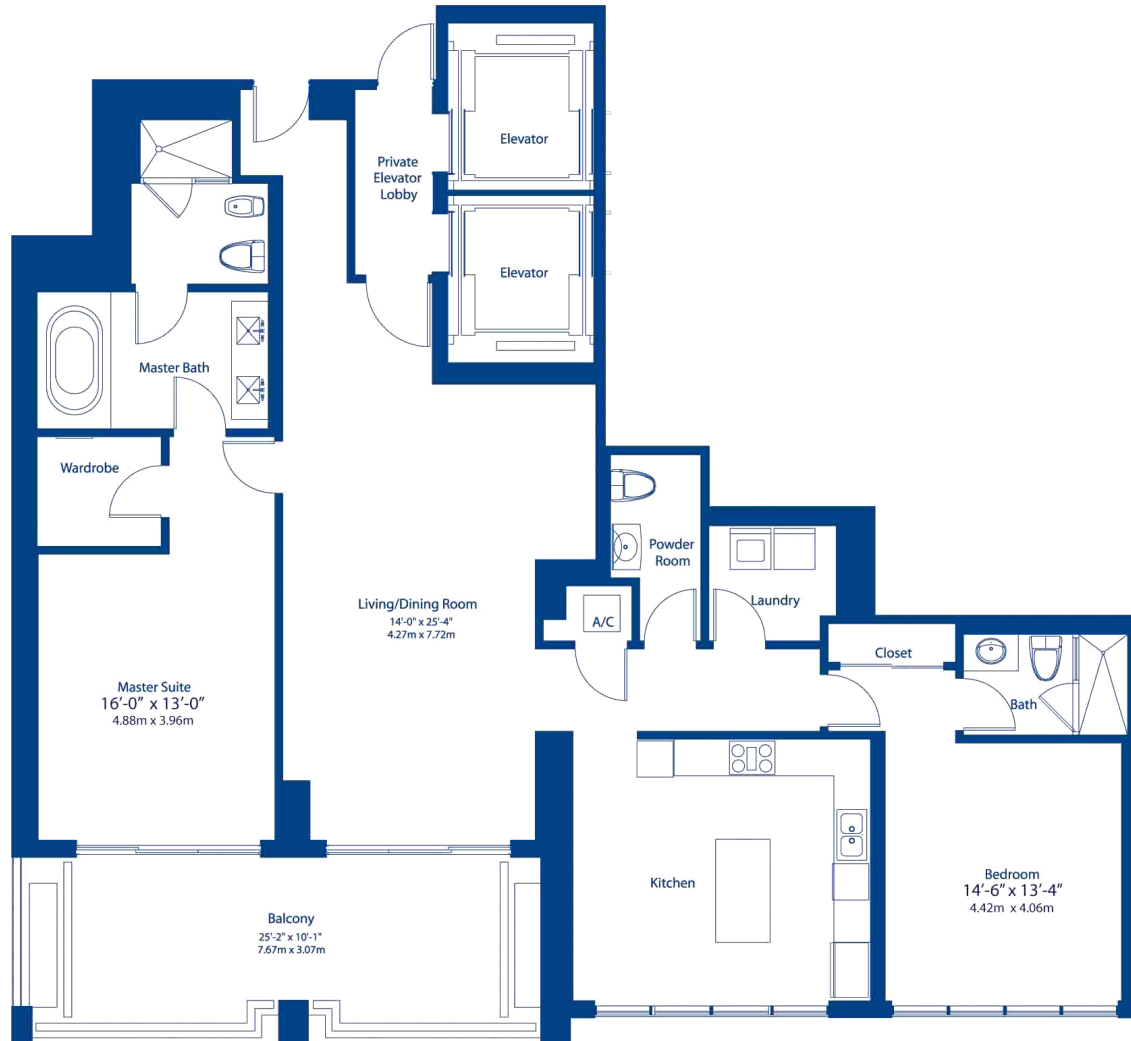

Continuum North

South Beach

705-805

2 BEDROOMS 2,5 BATHS

INTERIOR AREA: 1897 SQ. FT. 176 M²

EXTERIOR AREA: 252 SQ. FT. 23 M²

www.MiamiResidence.com

305-751-1000