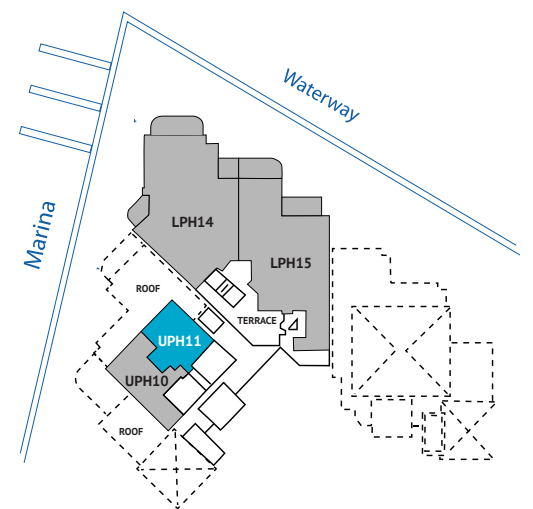

AVENTURA MARINA

UPH11

Living Area: 3,001 sq. ft. 279m²

Floors 29-30