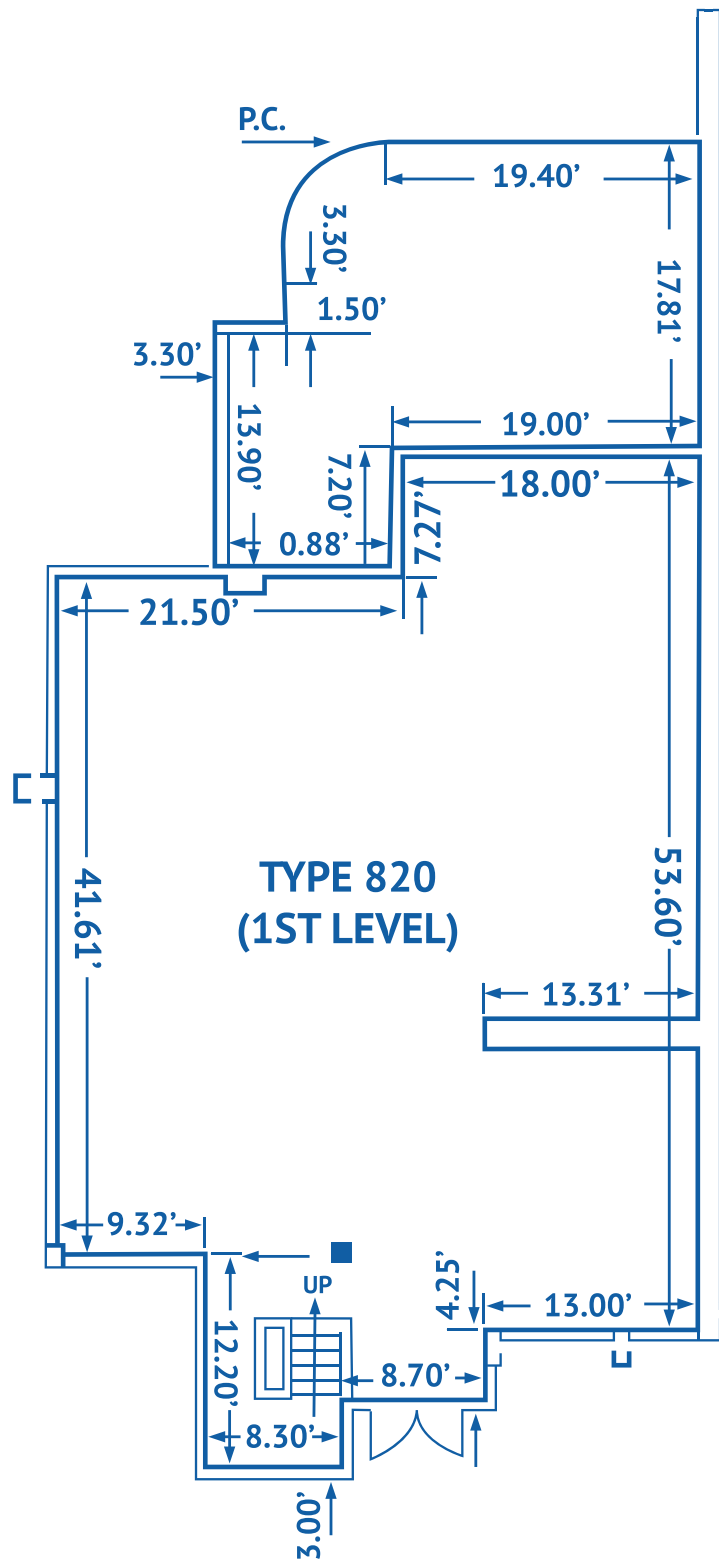

AVENTURA MARINA

UPH11

Living Area: 3,001 sq. ft. 279m²

Floors 29-30