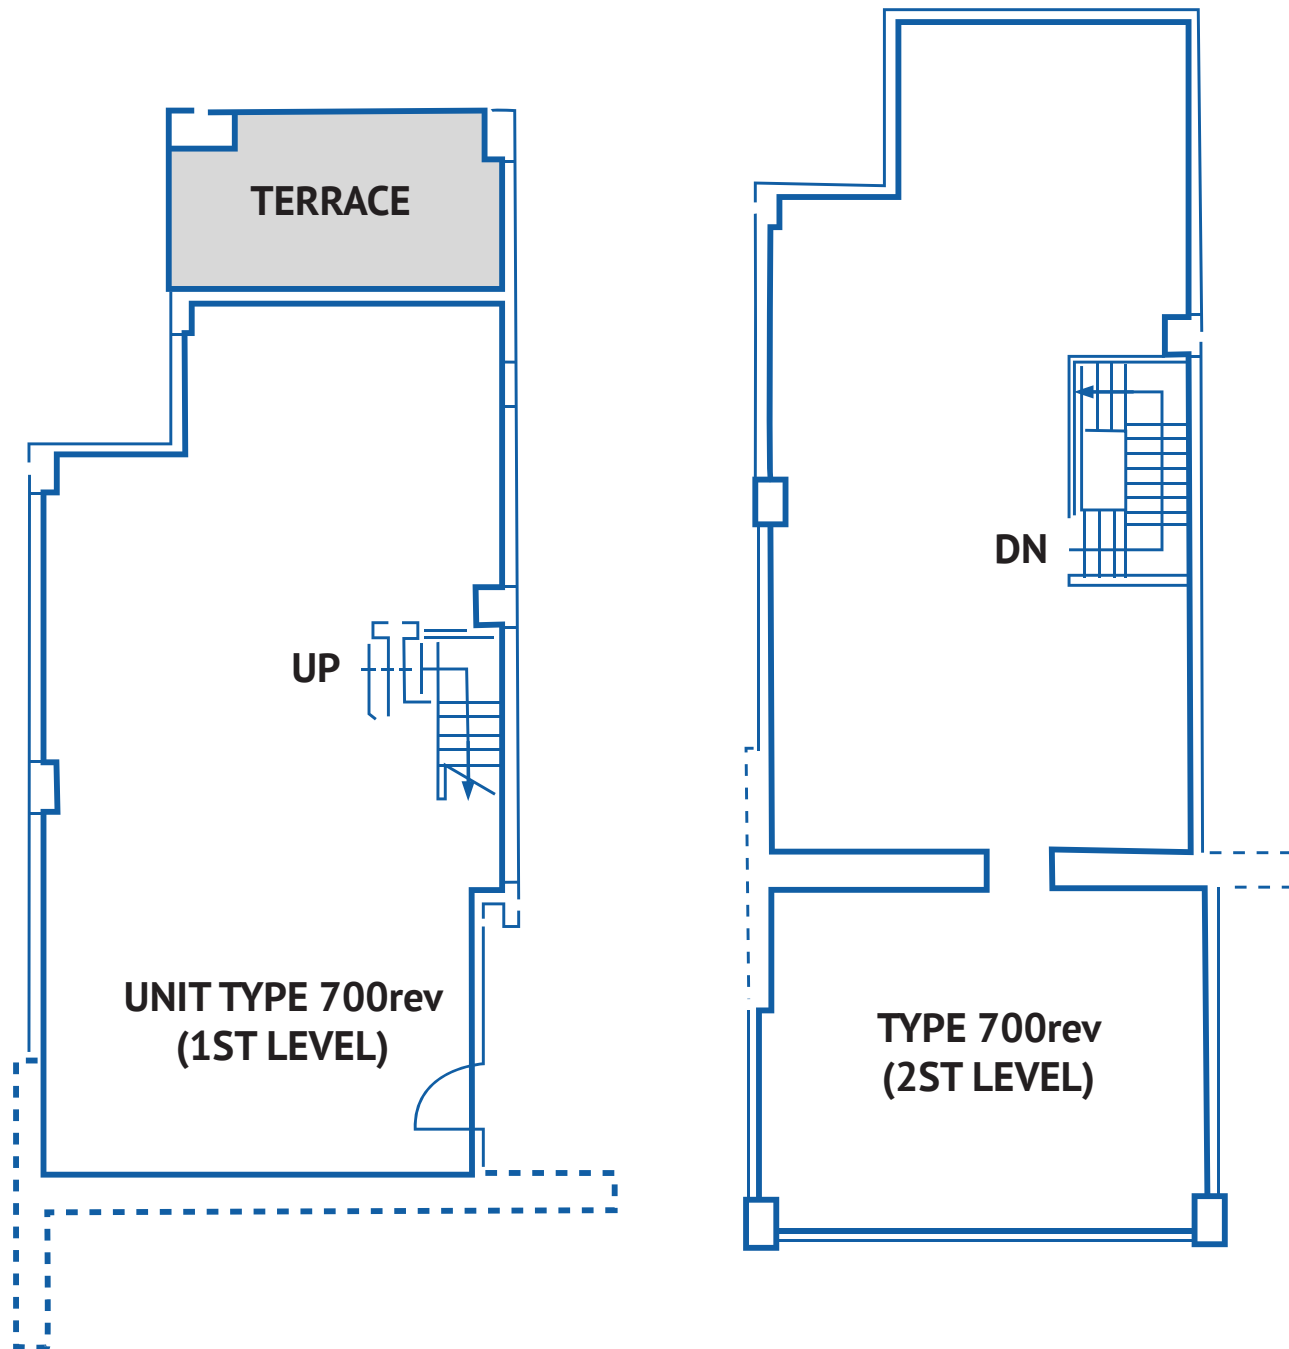

AVENTURA MARINA

TH10

Living Area: 2,590 sq. ft. 241m²