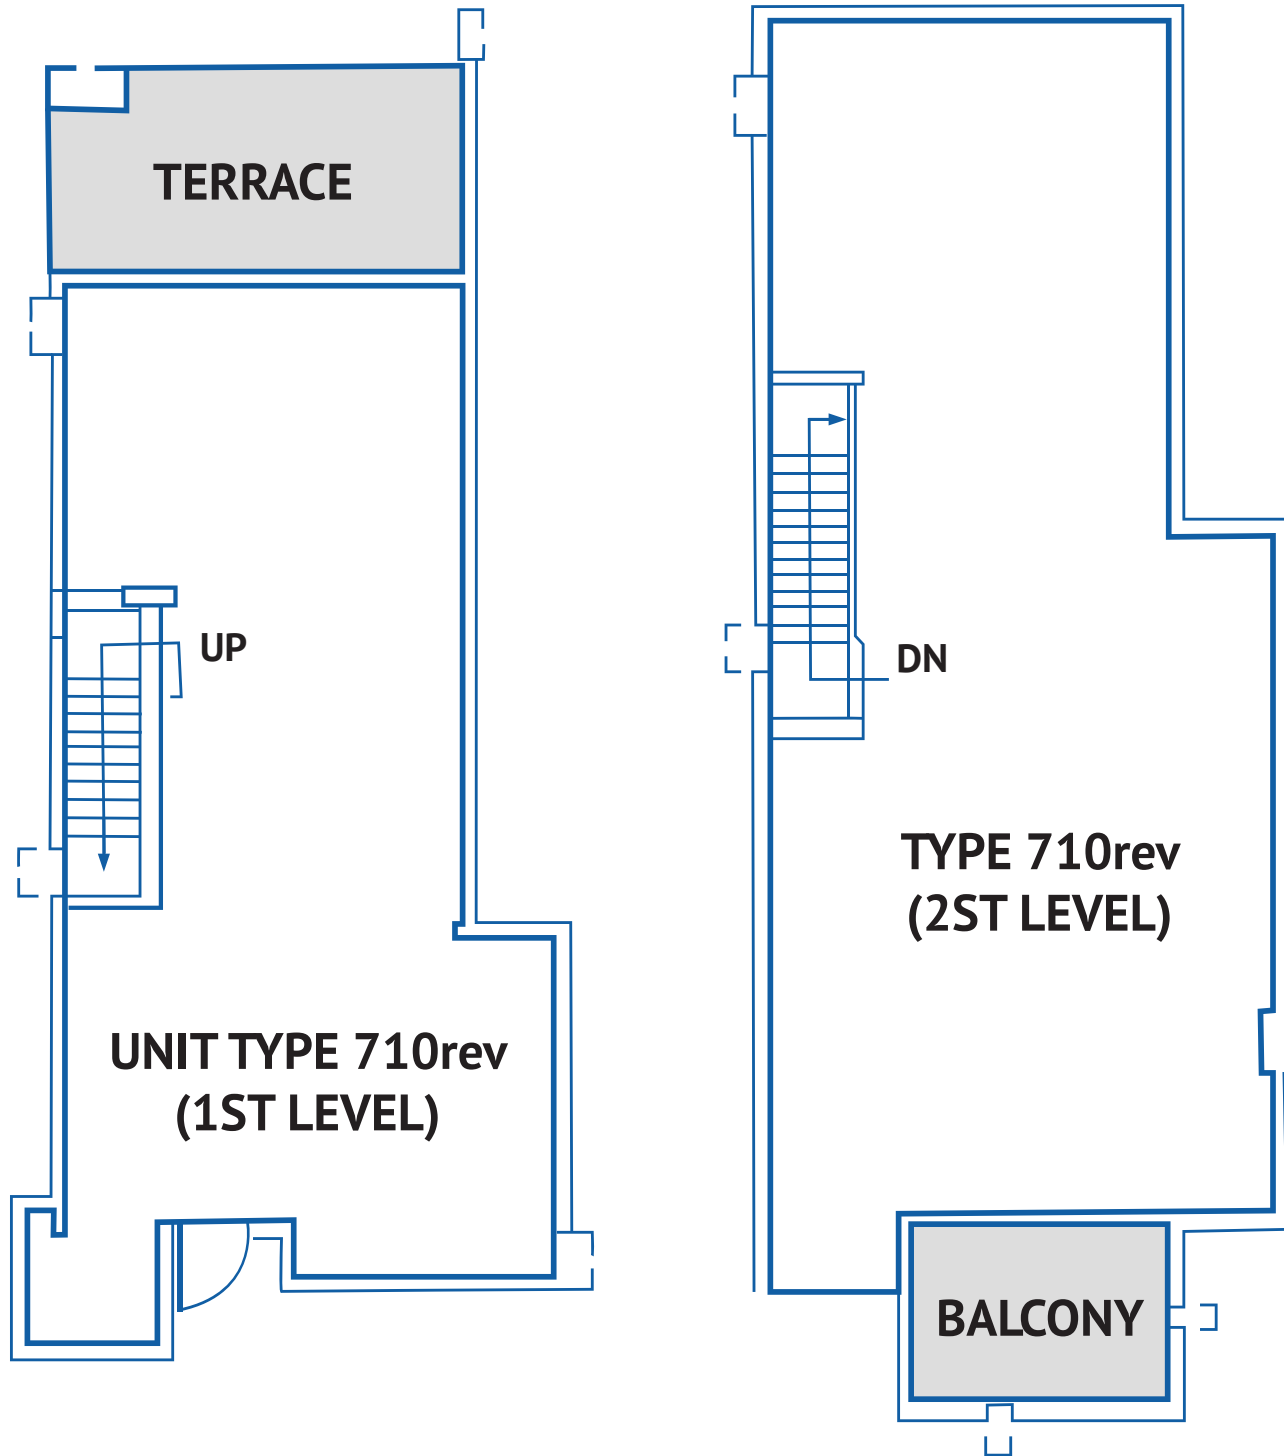

AVENTURA MARINA

TH11

Living Area: 1,955 sq. ft. 185m²