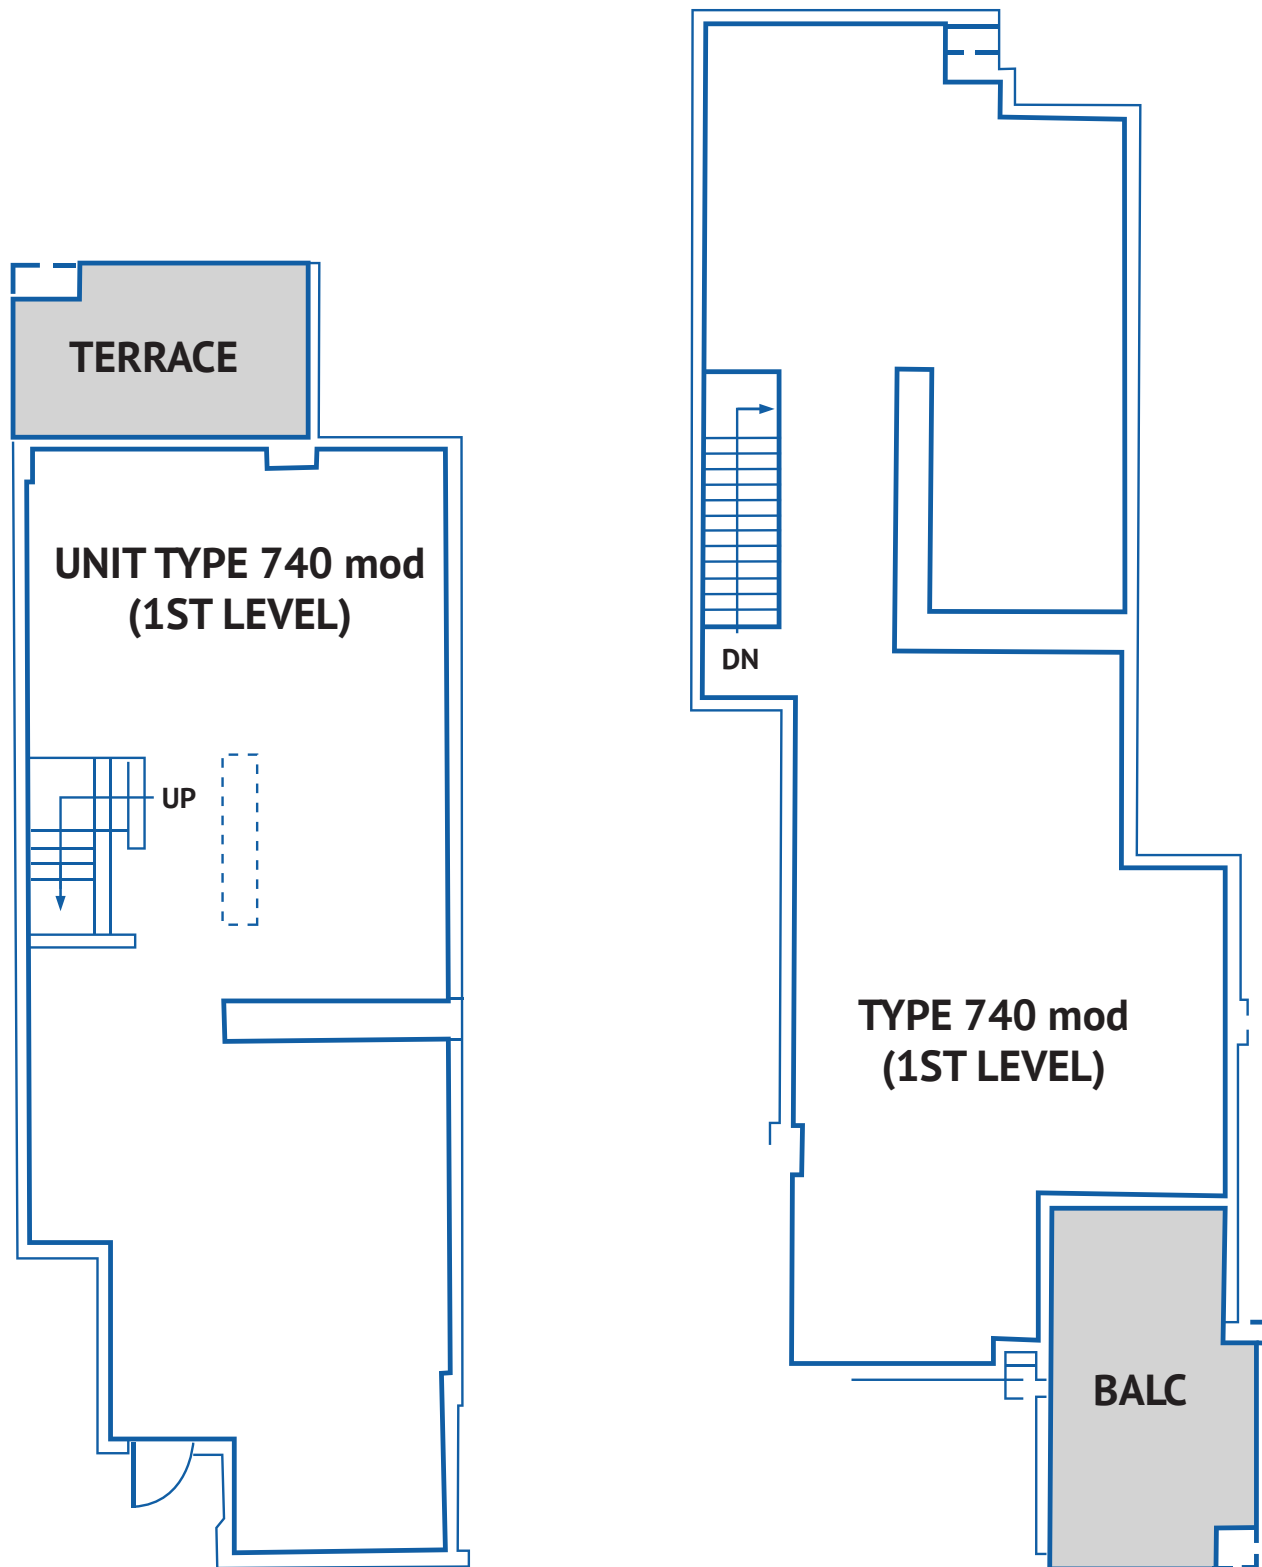

## TH12

Living Area: 2,503 sq. ft. 233m<sup>2</sup>