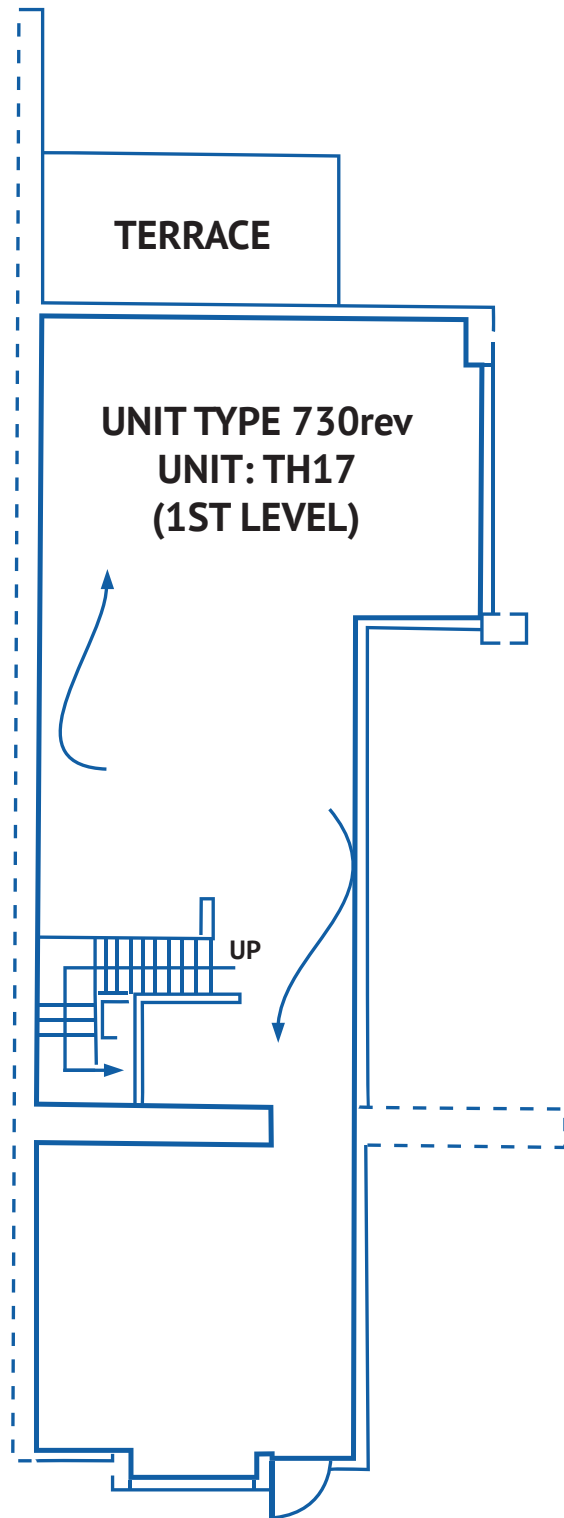

AVENTURA MARINA

TH17

Living Area: 2,566 sq. ft. 238m²