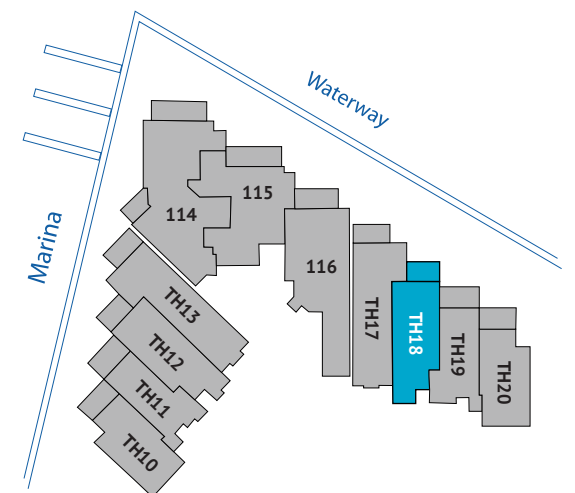

AVENTURA MARINA

TH18

Living Area: 2,503 sq. ft. 233m²