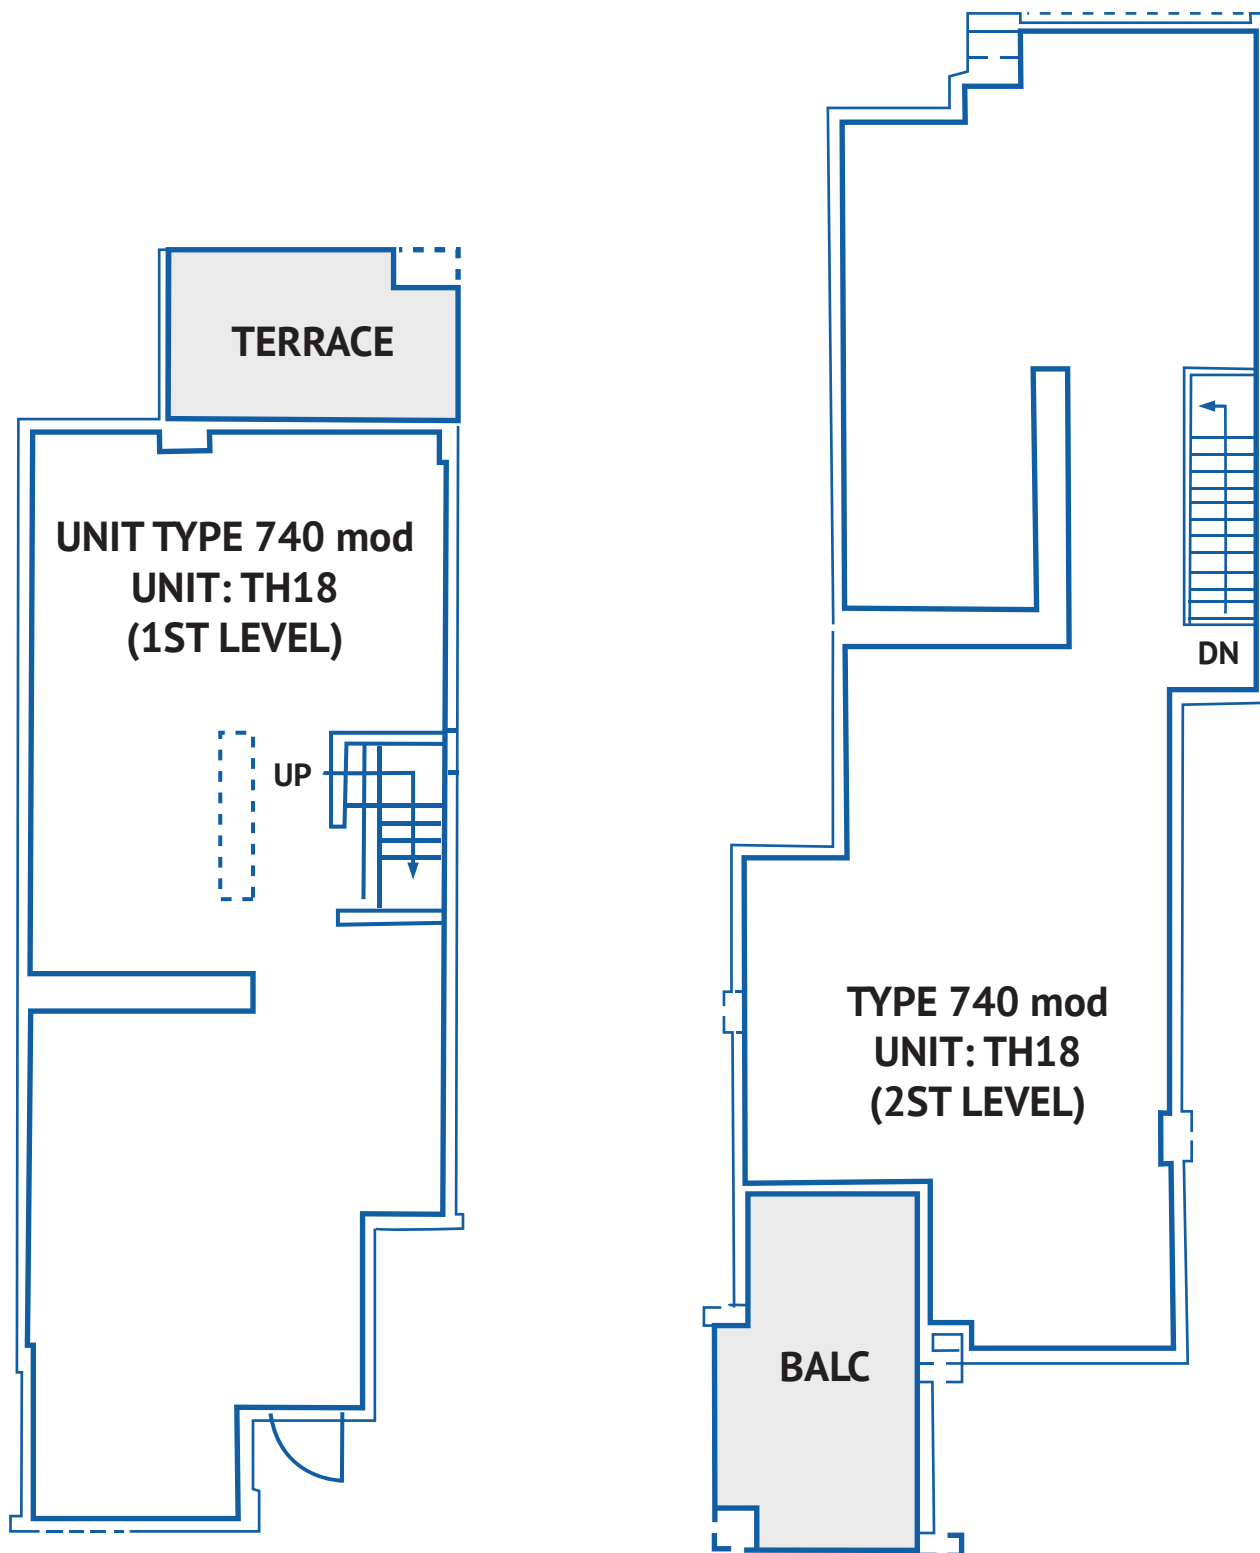

AVENTURA MARINA

TH18

Living Area: 2,503 sq. ft. 233m²