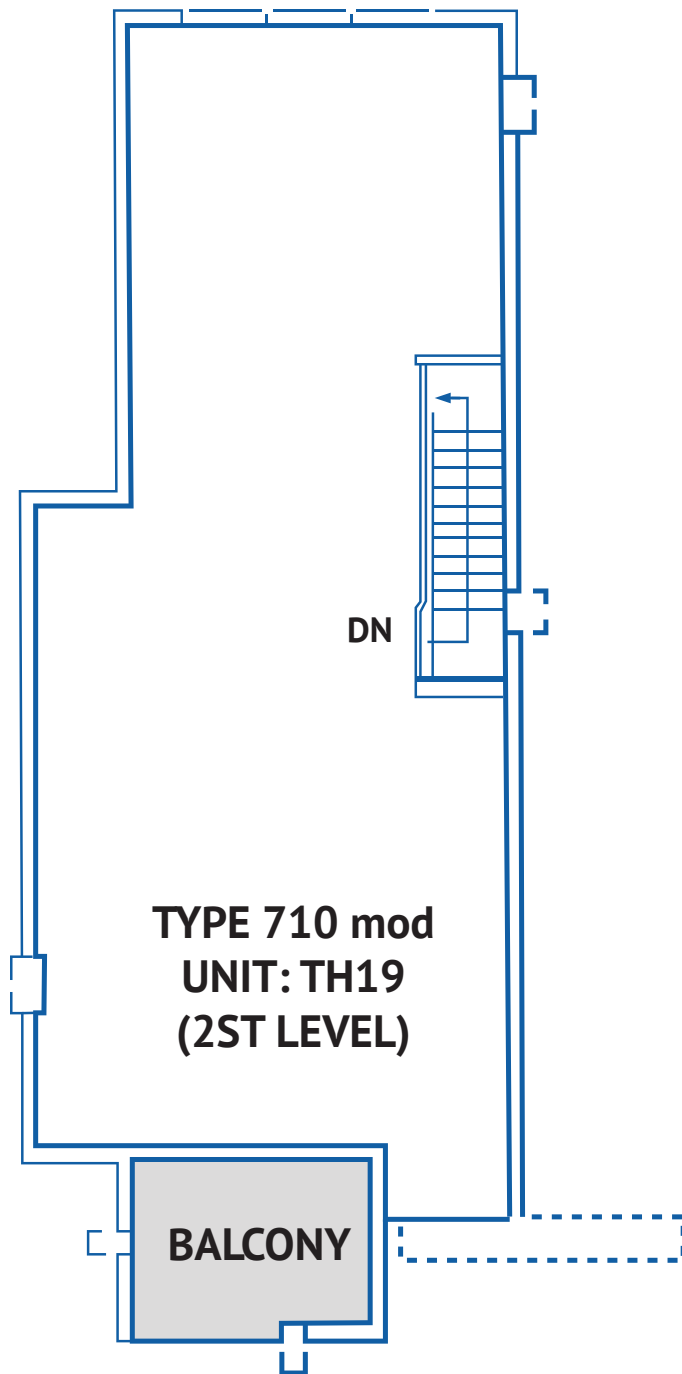

AVENTURA MARINA

TH19

Living Area: 1,955 sq. ft. 185m²