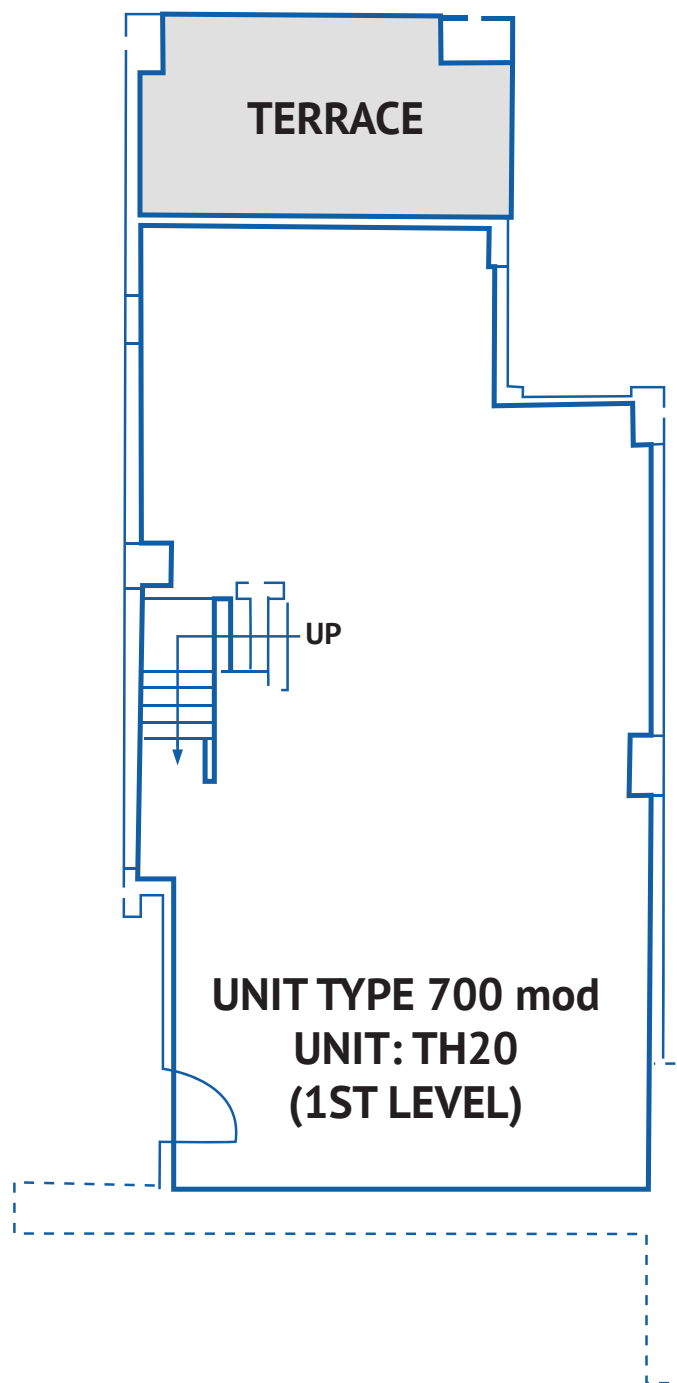

## TH20

Living Area: 2,590 sq. ft. 241m<sup>2</sup>