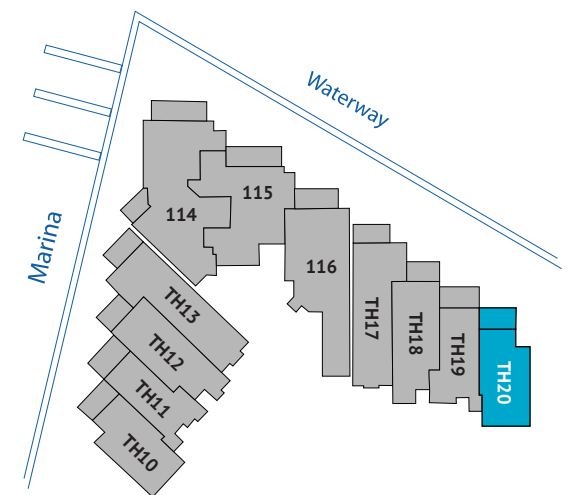

## TH20

Living Area: 2,590 sq. ft. 241m<sup>2</sup>