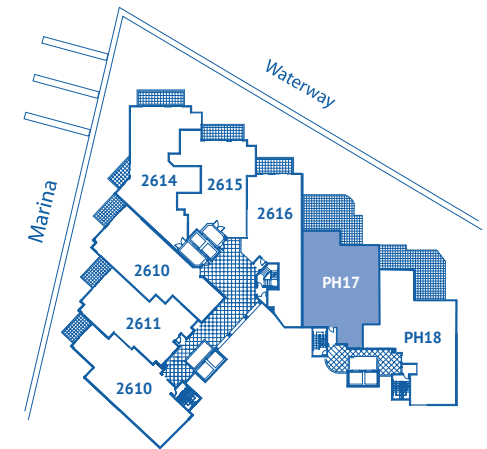

# AVENTURA MARINA

## PH17

Living Area: 3001 sq. ft. 279m<sup>2</sup>