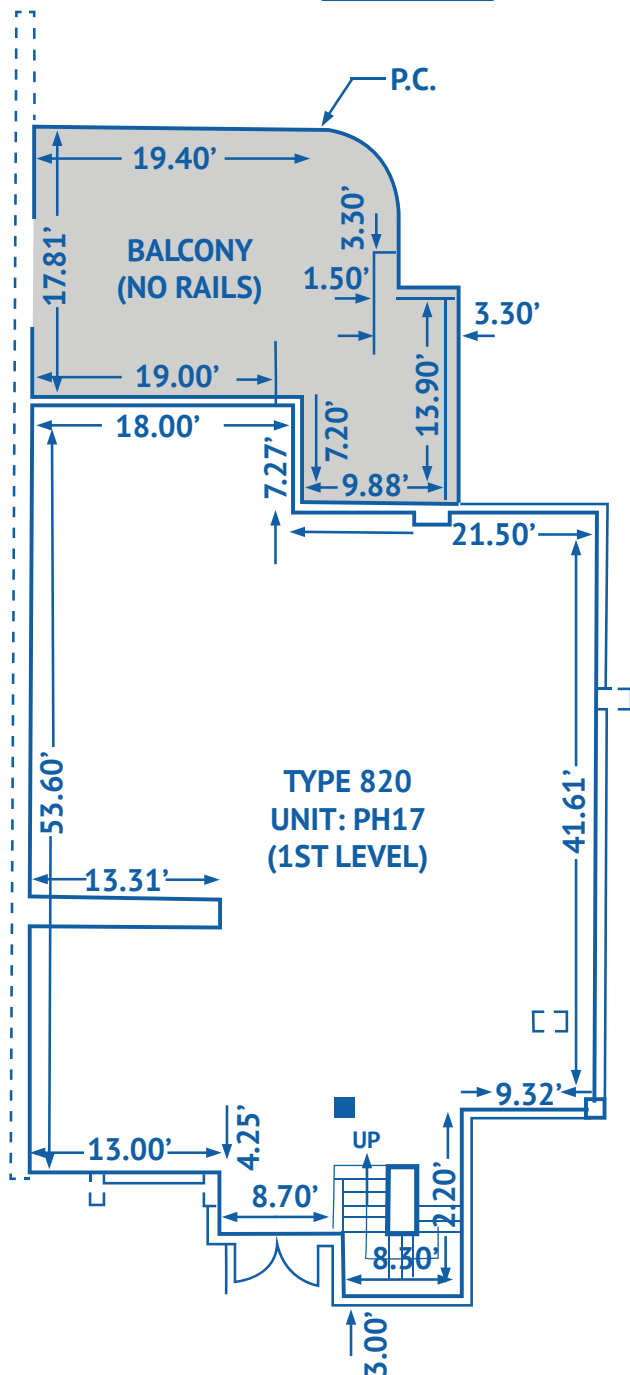

## PH17

Living Area: 3001 sq. ft. 279m<sup>2</sup>