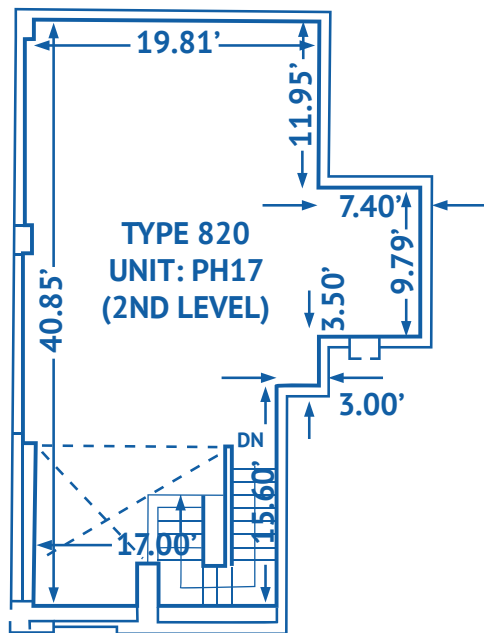

## PH17

Living Area: 3001 sq. ft. 279m<sup>2</sup>