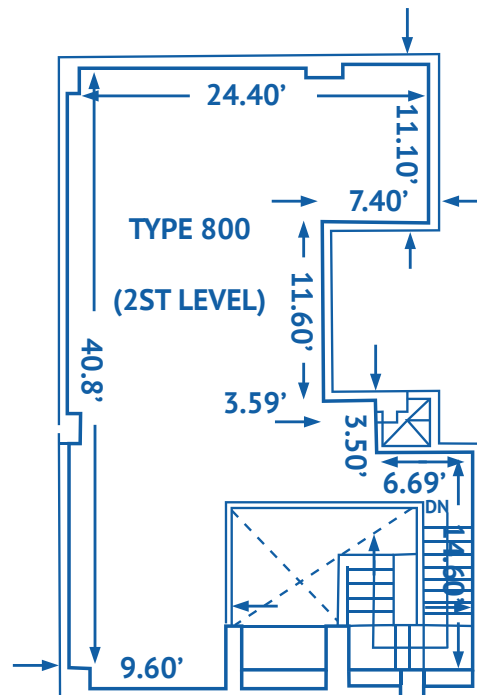

AVENTURA MARINA

UPH10

Living Area: 3,001 sq. ft. 279m²

Floors 29-30