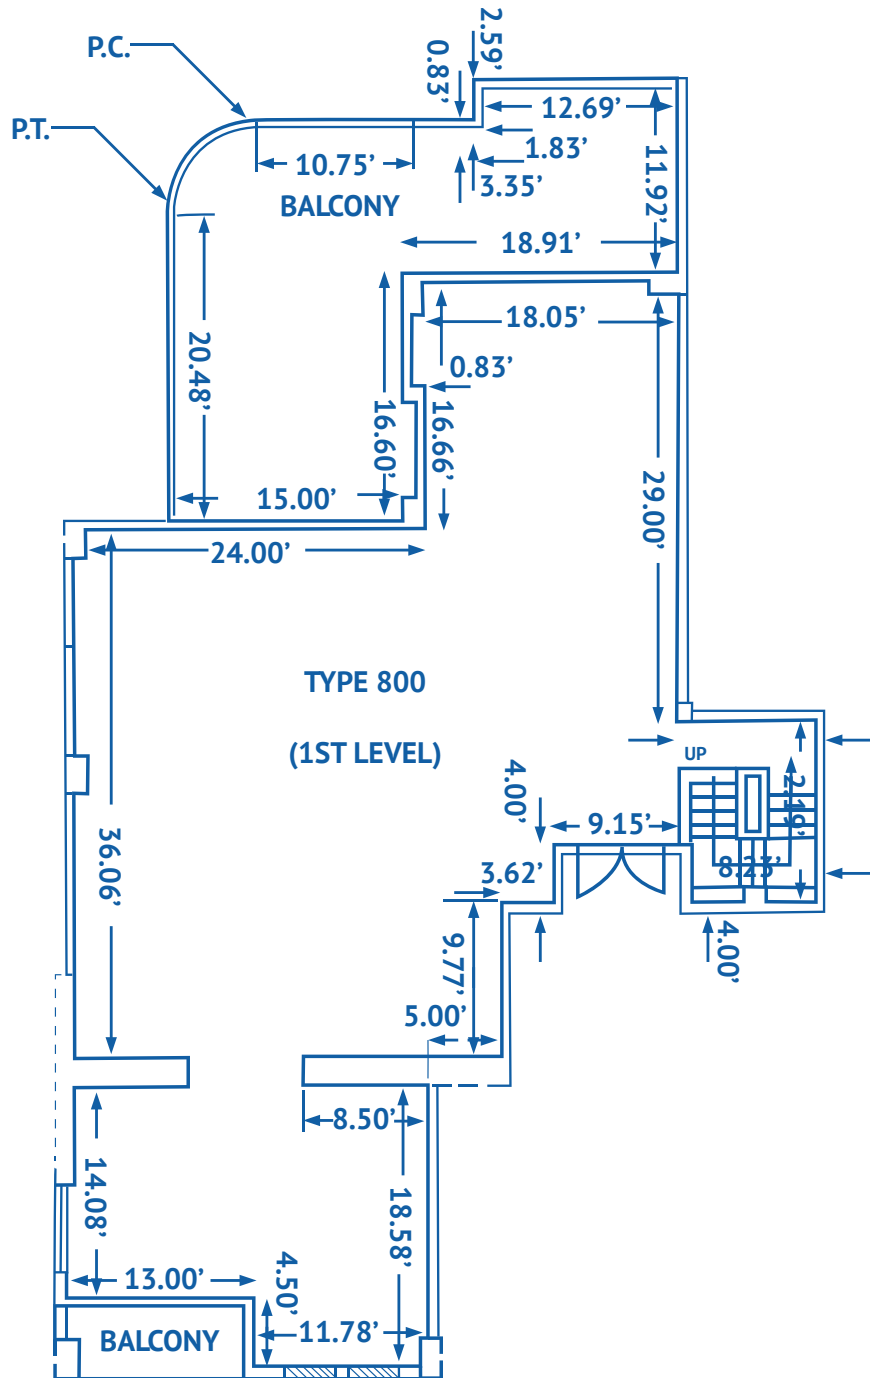

AVENTURA MARINA

UPH10

Living Area: 3,001 sq. ft. 279m²

Floors 29-30