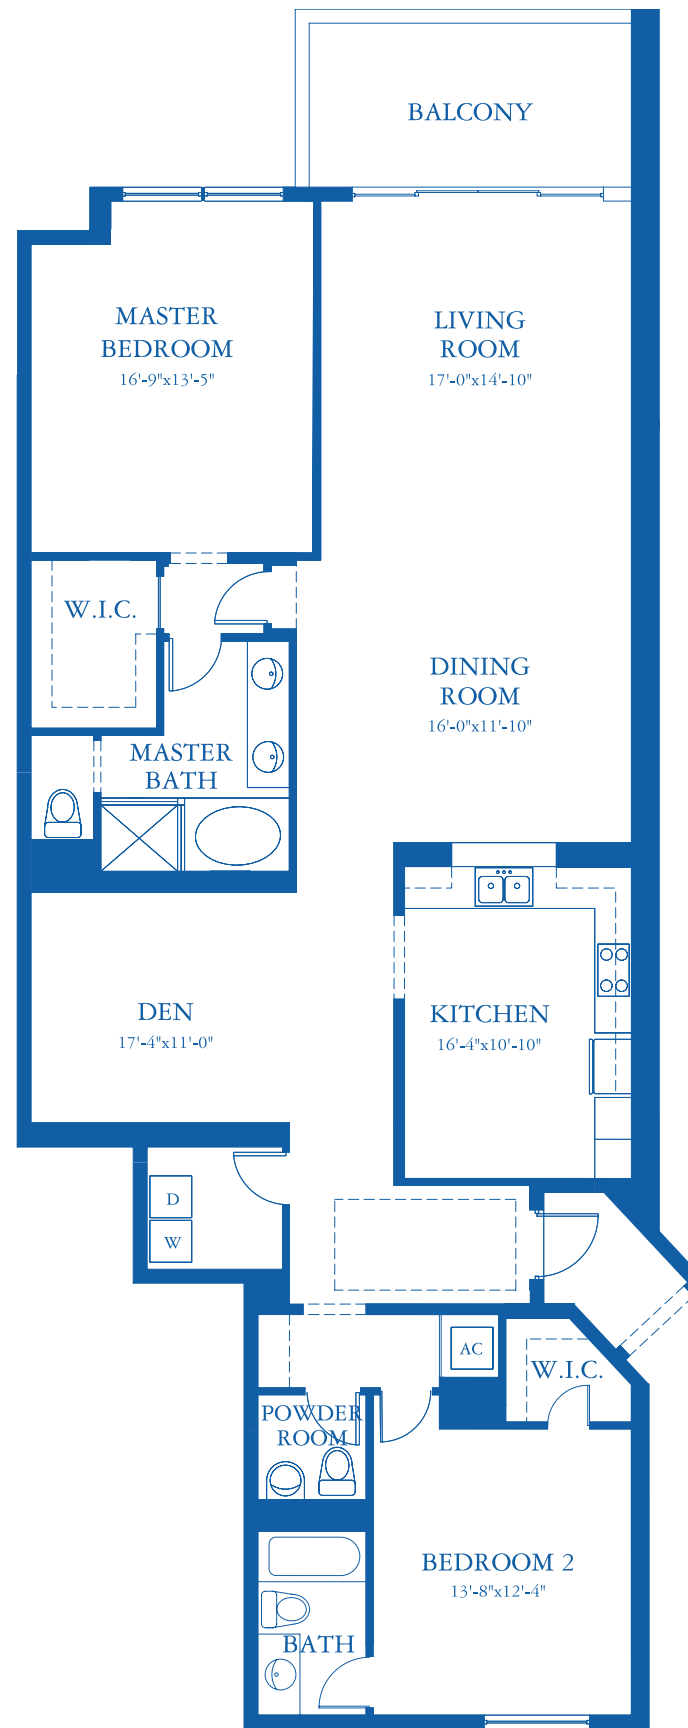

AVENTURA MARINA

520

Marina Tower

2 Bedrooms, 2 1/2 Baths, Den

Residence Area:	1,864 sq. ft.	173.17 m ²
Balcony:	135 sq. ft.	12.54 m ²
Total:	1,999 sq. ft.	185.71 m ²