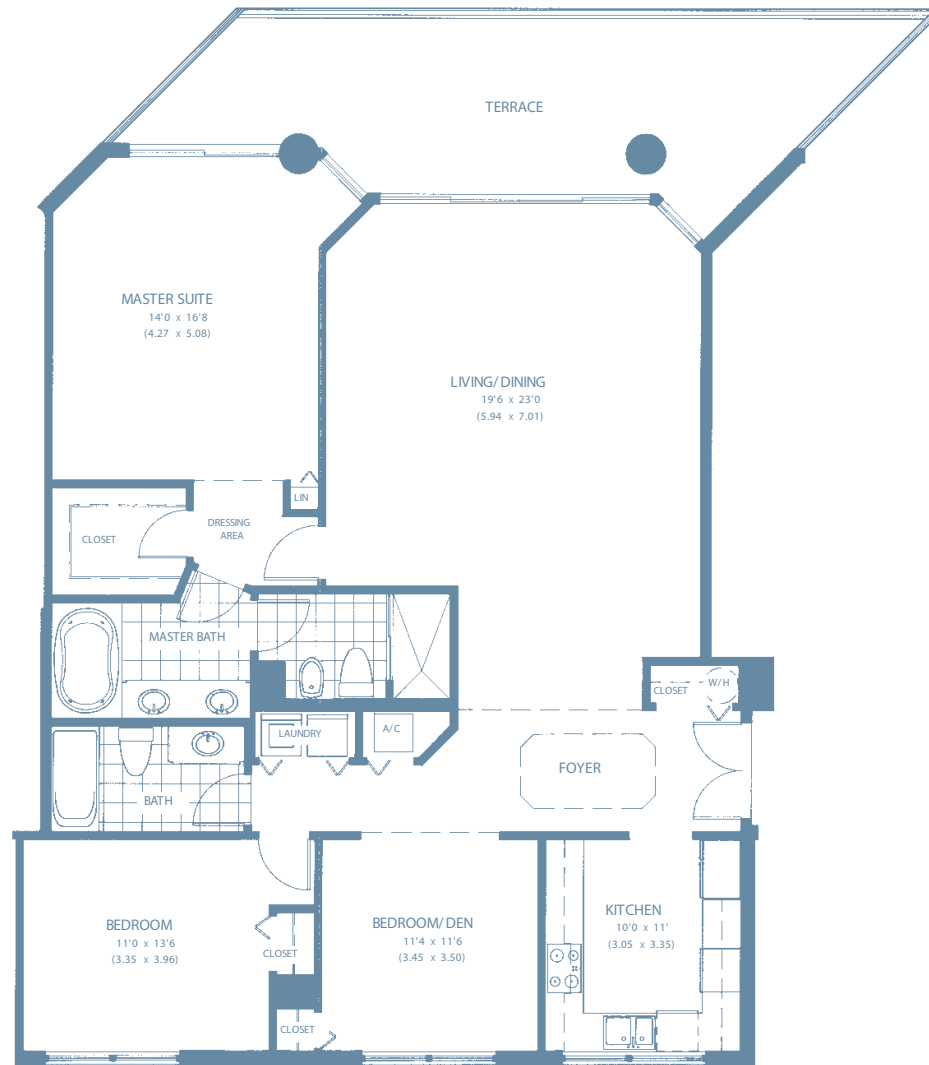

CAPO BELLA

UNIT F

3 Bedrooms, 2.5 Bathrooms

AREAS

Residence 1660 S.F. (154 S.M.)
Balcony 325 S.F. (30.22 S.M.)
Total 1985 S.F. (184.4 S.M.)

MIAMI RESIDENCE
BUY, RENT, SELL, ESTIMATE
305-751-1000