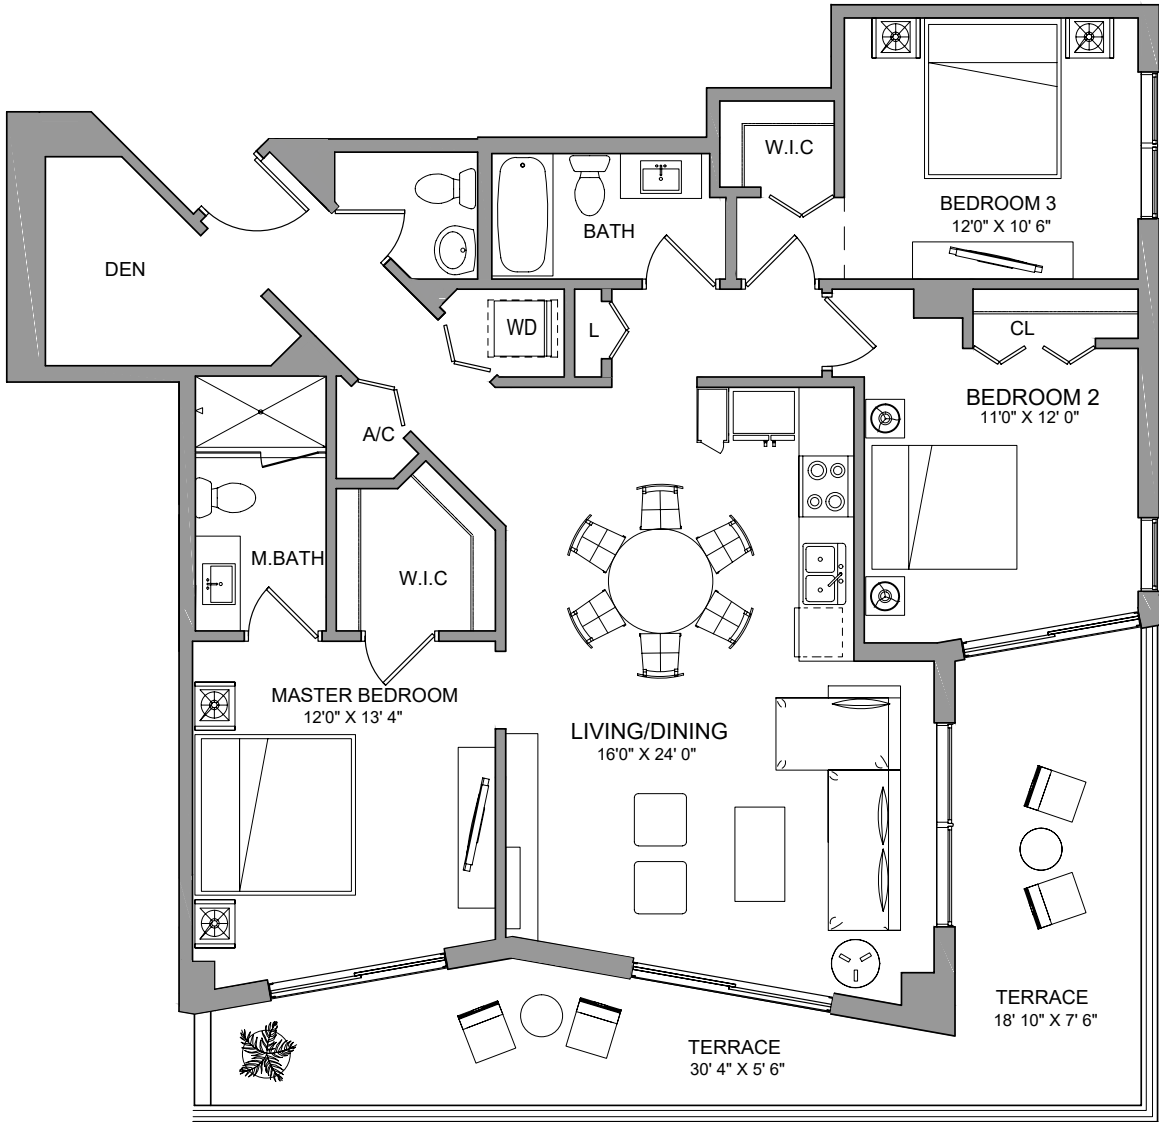

BRICKELLTEN

RESIDENCE THREE

3 BEDROOMS + DEN / 2 1/2 BATH

INTERIOR.....	1,273 sq ft	118 m²
TERRACE.....	328 sq ft	31 m²
TOTAL	1,601 sq ft	149 m²