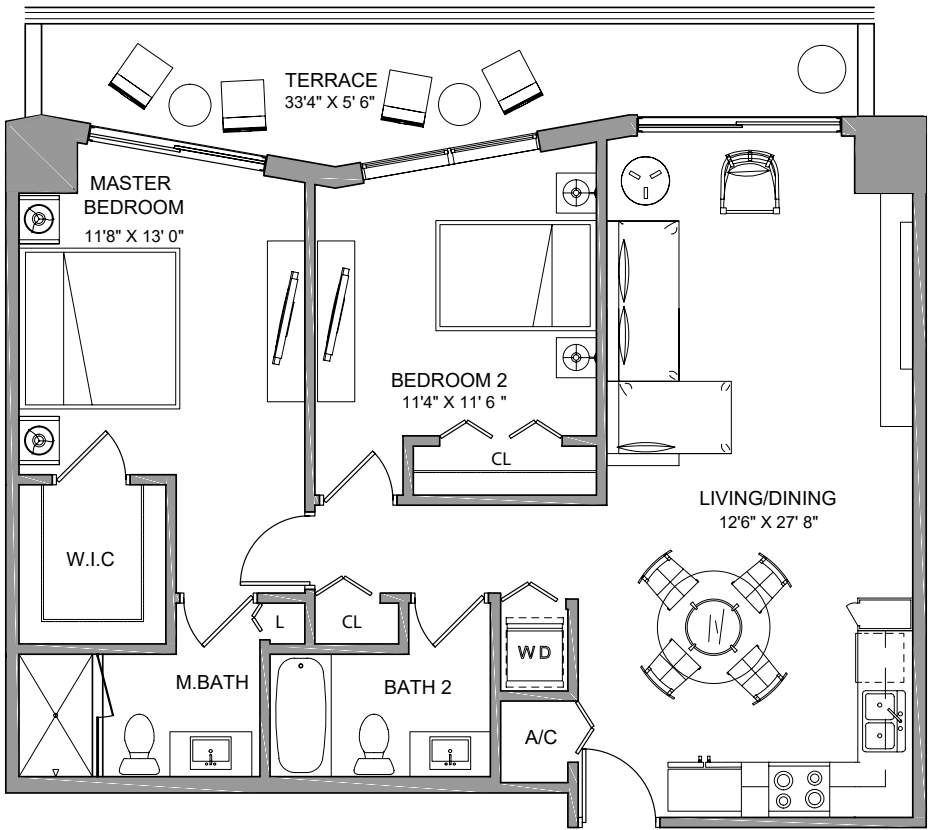

BRICKELLTEN

RESIDENCE SIX
2 BEDROOMS / 2 BATH

INTERIOR.....	940 sq ft	87 m²
TERRACE.....	177 sq ft	16 m²
TOTAL	1,117 sq ft	103 m²