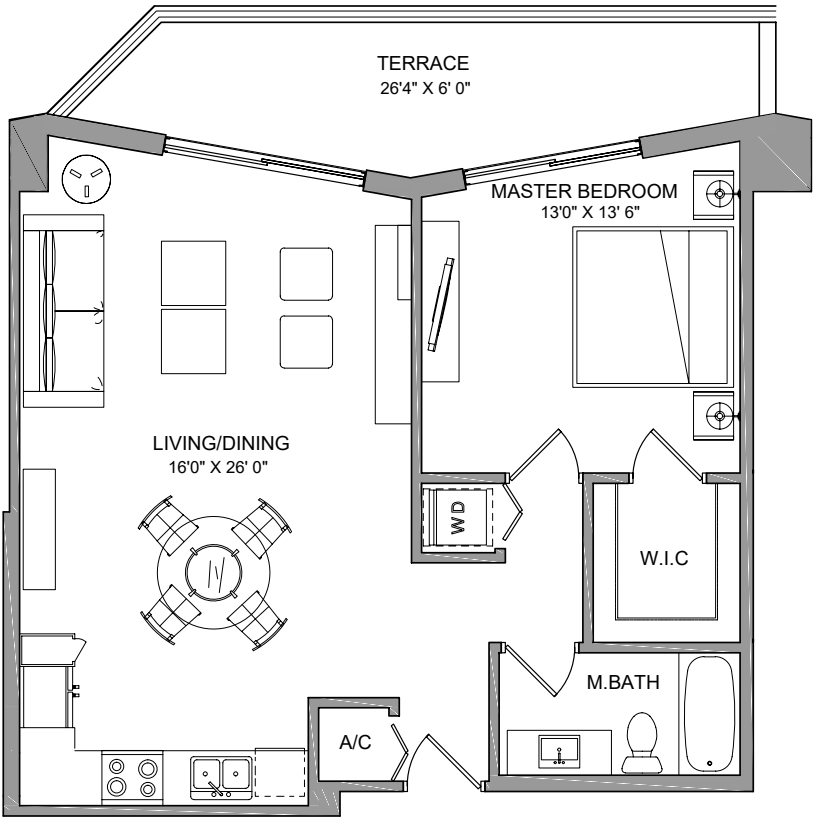

BRICKELLTEN

RESIDENCE SEVEN
1 BEDROOM / 1 BATH

INTERIOR.....	722 sq ft	67 m²
TERRACE.....	167 sq ft	16 m²
TOTAL	889 sq ft	83 m²