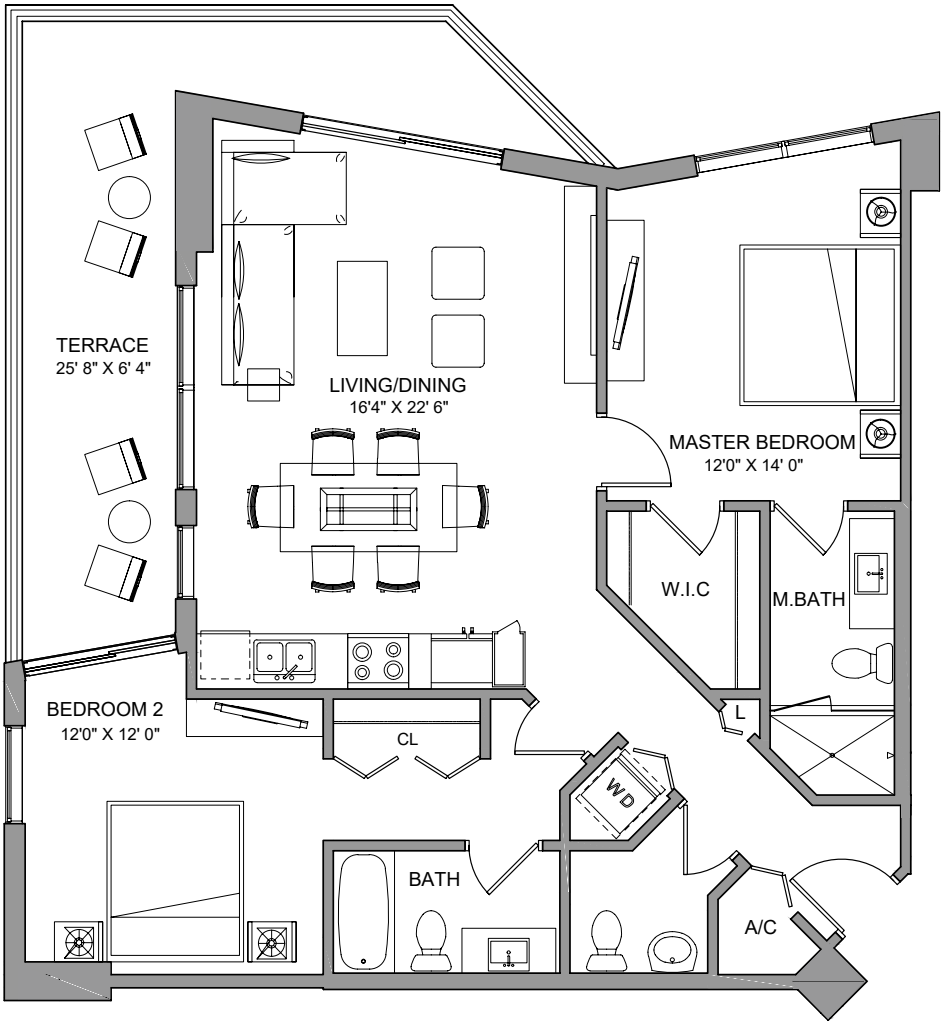

BRICKELLTEN

RESIDENCE EIGHT 2 BEDROOMS / 2 1/2 BATH

INTERIOR.....	1,023 sq ft	95 m²
TERRACE.....	254 sq ft	24 m²
TOTAL	1,278 sq ft	119 m²