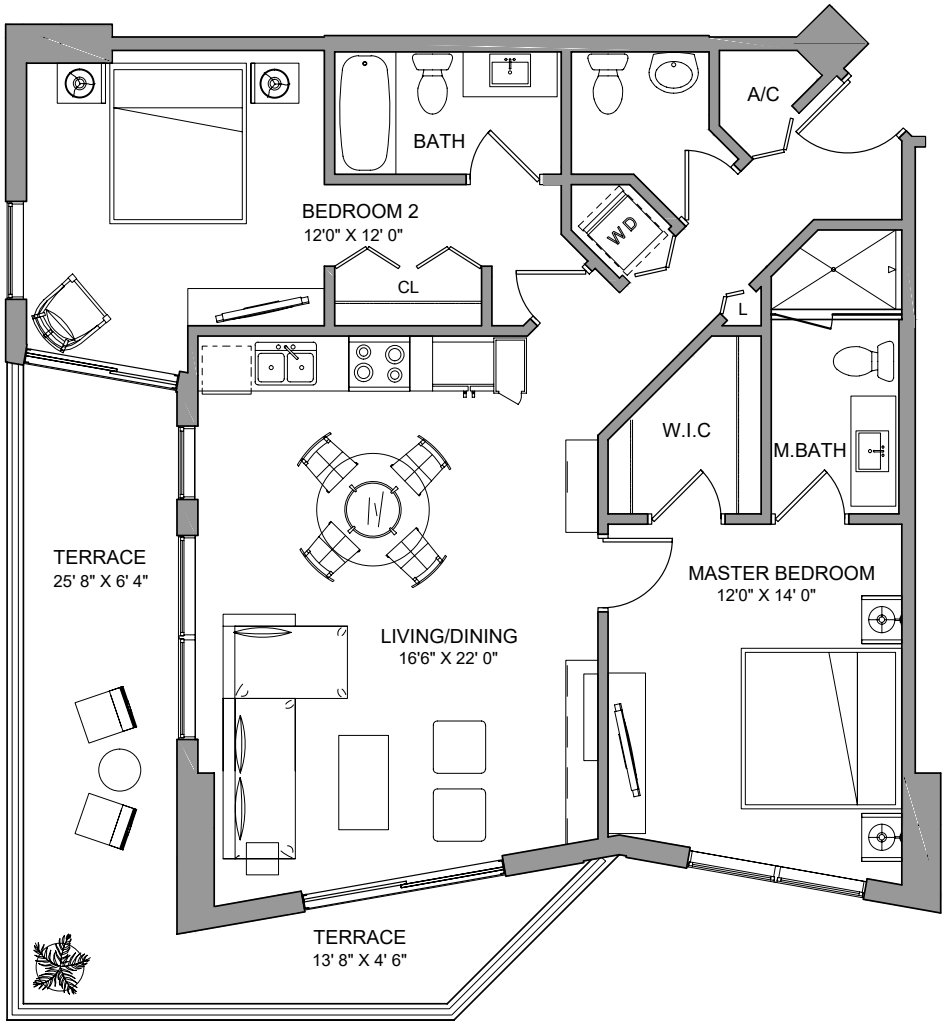

BRICKELLTEN

RESIDENCE NINE
2 BEDROOMS / 2 1/2 BATH

INTERIOR.....	1,037 sq ft	96 m²
TERRACE.....	254 sq ft	24 m²
TOTAL	1,291 sq ft	120 m²