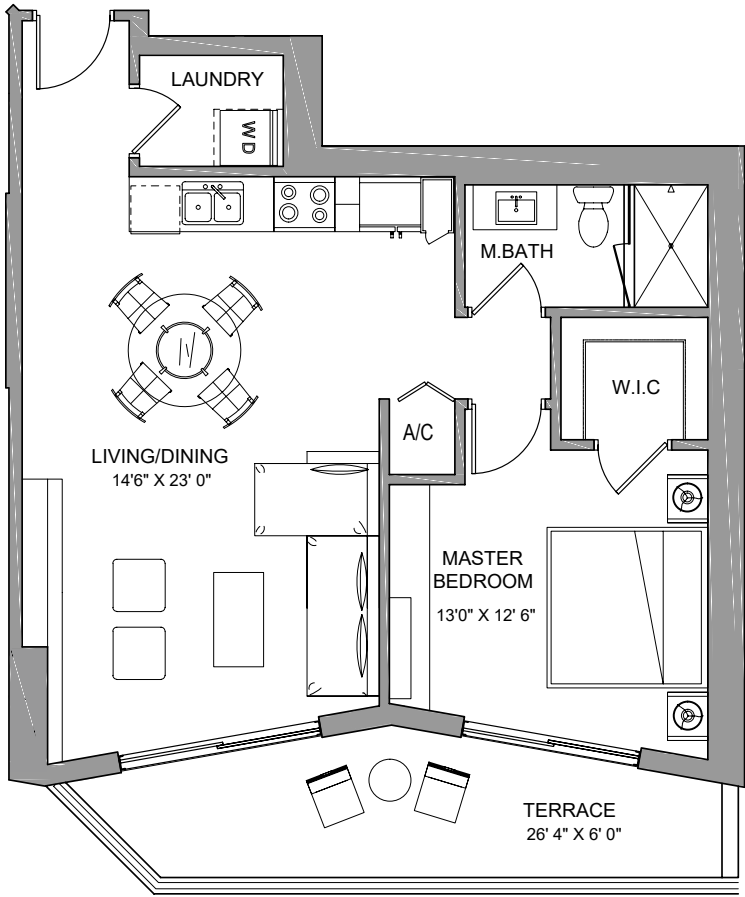

BRICKELLTEN

RESIDENCE TEN
1 BEDROOM / 1 BATH

INTERIOR.....	648 sq ft	60 m²
TERRACE.....	150 sq ft	14 m²
TOTAL	798 sq ft	74 m²