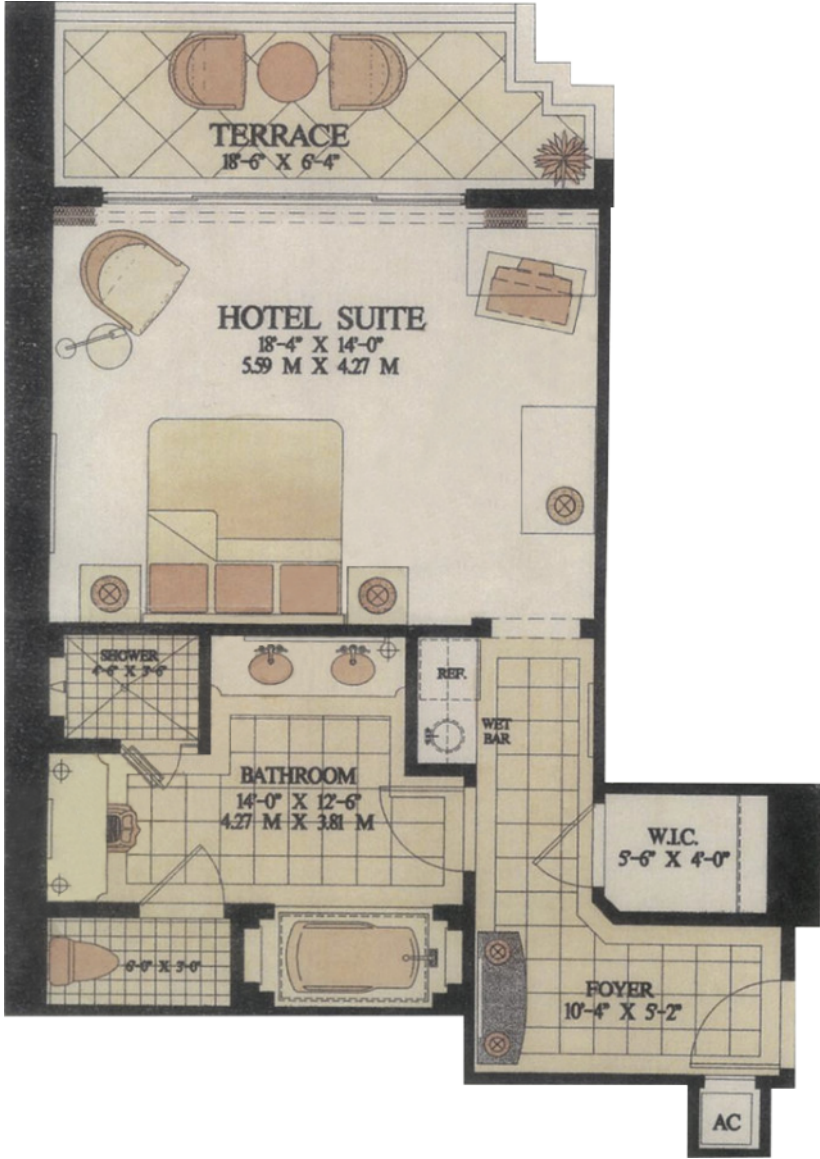

Acqualina

Sunny Isles Beach

Unit Ravello

1 BEDROOMS 1 BATHS
 INTERIOR AREA: 649 SQ. FT. 60 M²
 EXTERIOR AREA: 110 SQ. FT. 10 M²