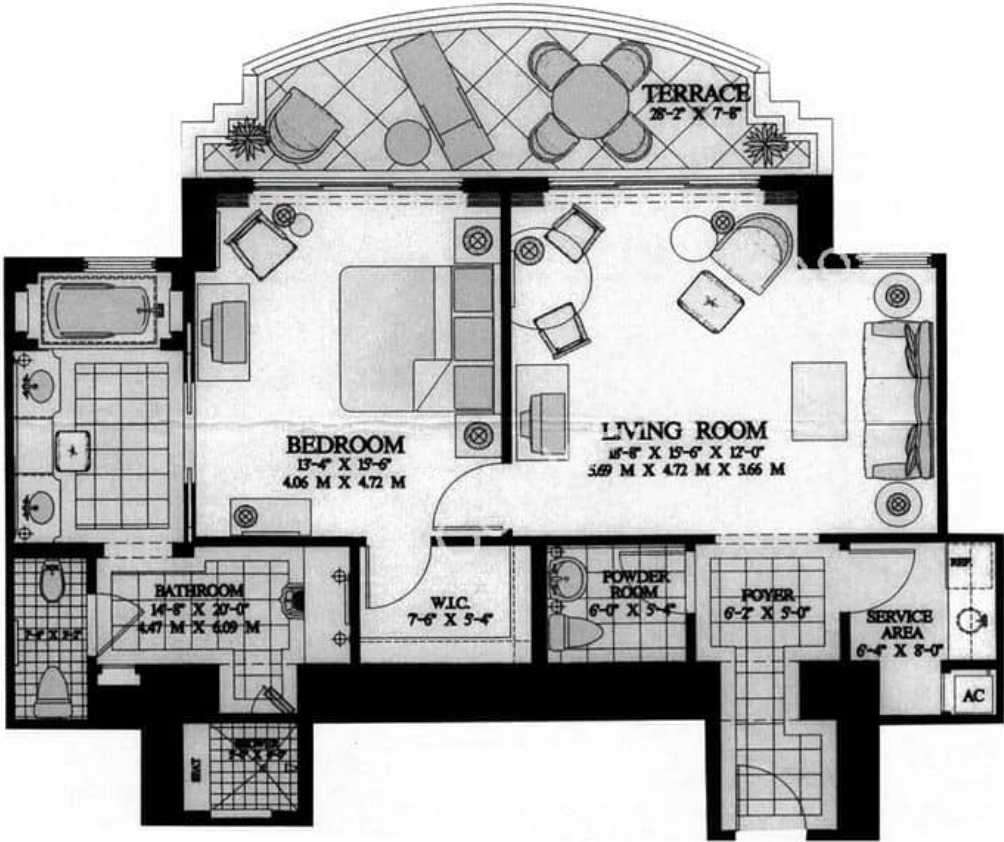

Acqualina

Sunny Isles Beach

Unit Positano

1 BEDROOMS 1 BATHS

INTERIOR AREA: 921 SQ. FT. 86 M²

EXTERIOR AREA: 170 SQ. FT. 16 M²