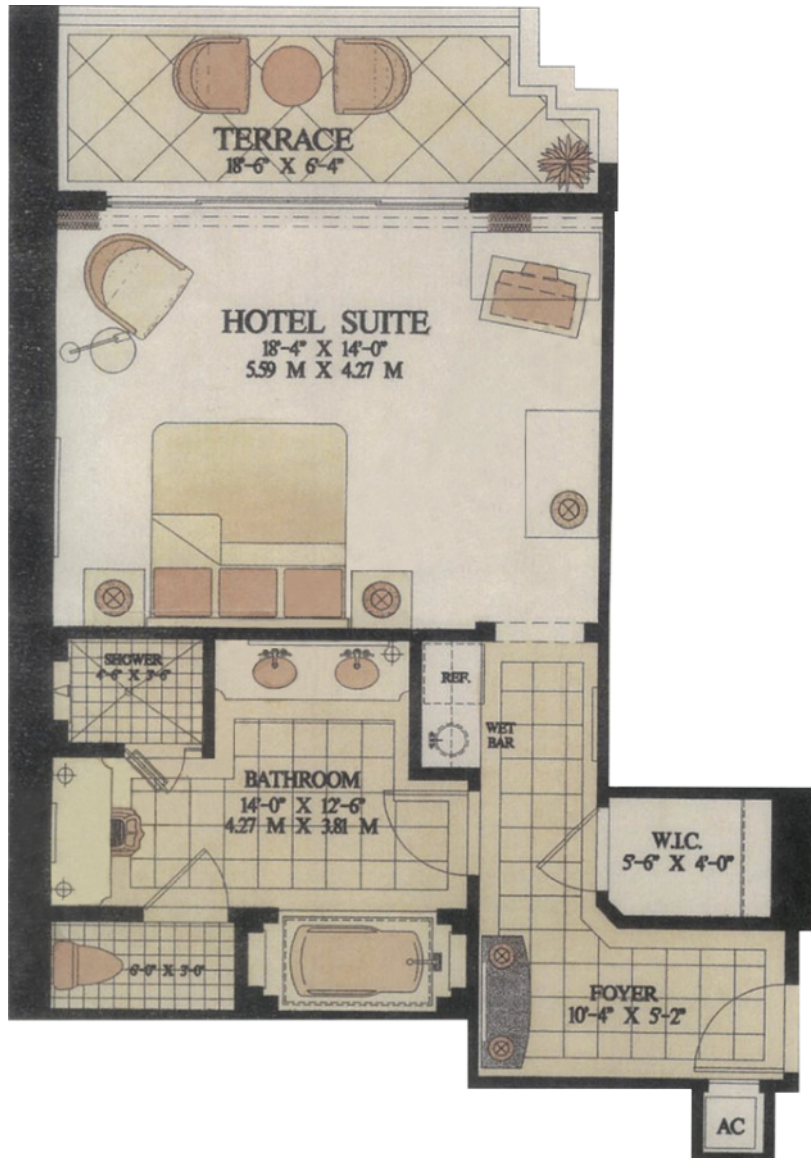

## Unit Ravello

1 BEDROOMS 1 BATHS

INTERIOR AREA: 724 SQ. FT. 67 M<sup>2</sup>

EXTERIOR AREA: 110 SQ. FT. 10 M<sup>2</sup>

[www.MiamiResidence.com](http://www.MiamiResidence.com)

305-751-1000

**Miami Residence Realty**