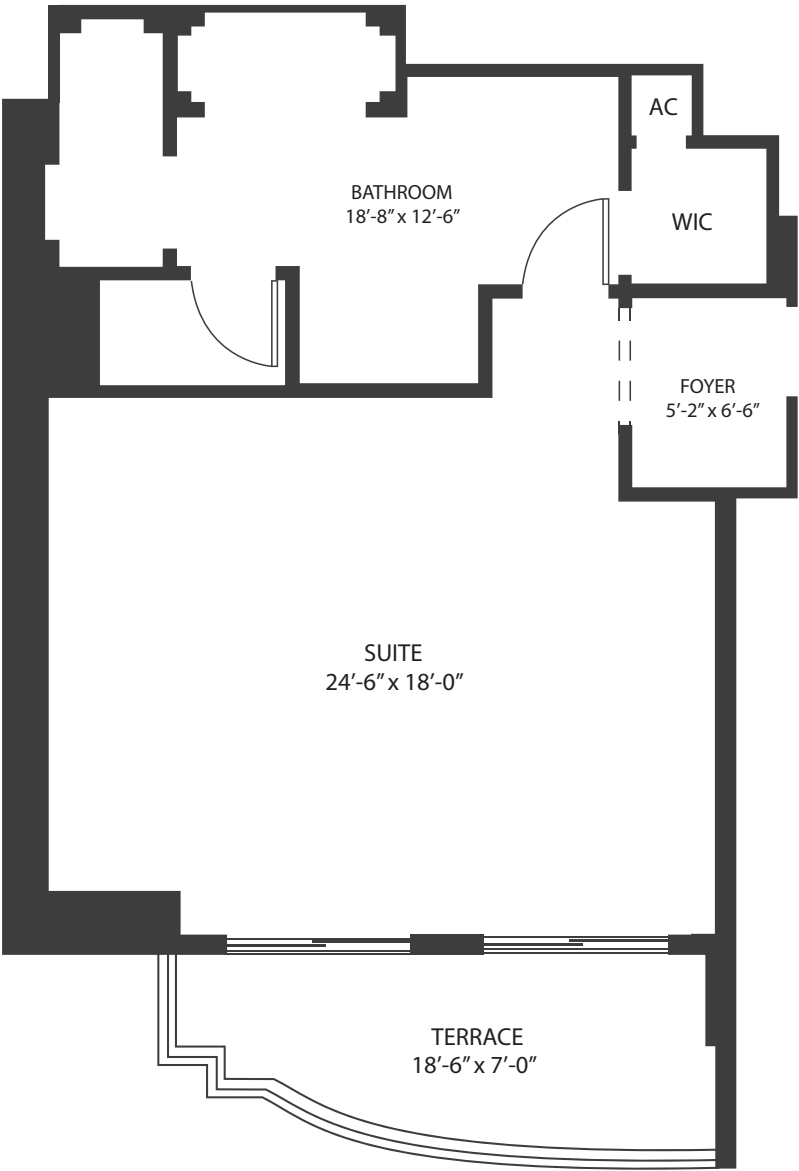

Acqualina
Sunny Isles Beach

Unit Amalfi

1 BEDROOMS 1 BATHS

INTERIOR AREA: 921 SQ. FT. 86 M²
EXTERIOR AREA: 170 SQ. FT. 16 M²