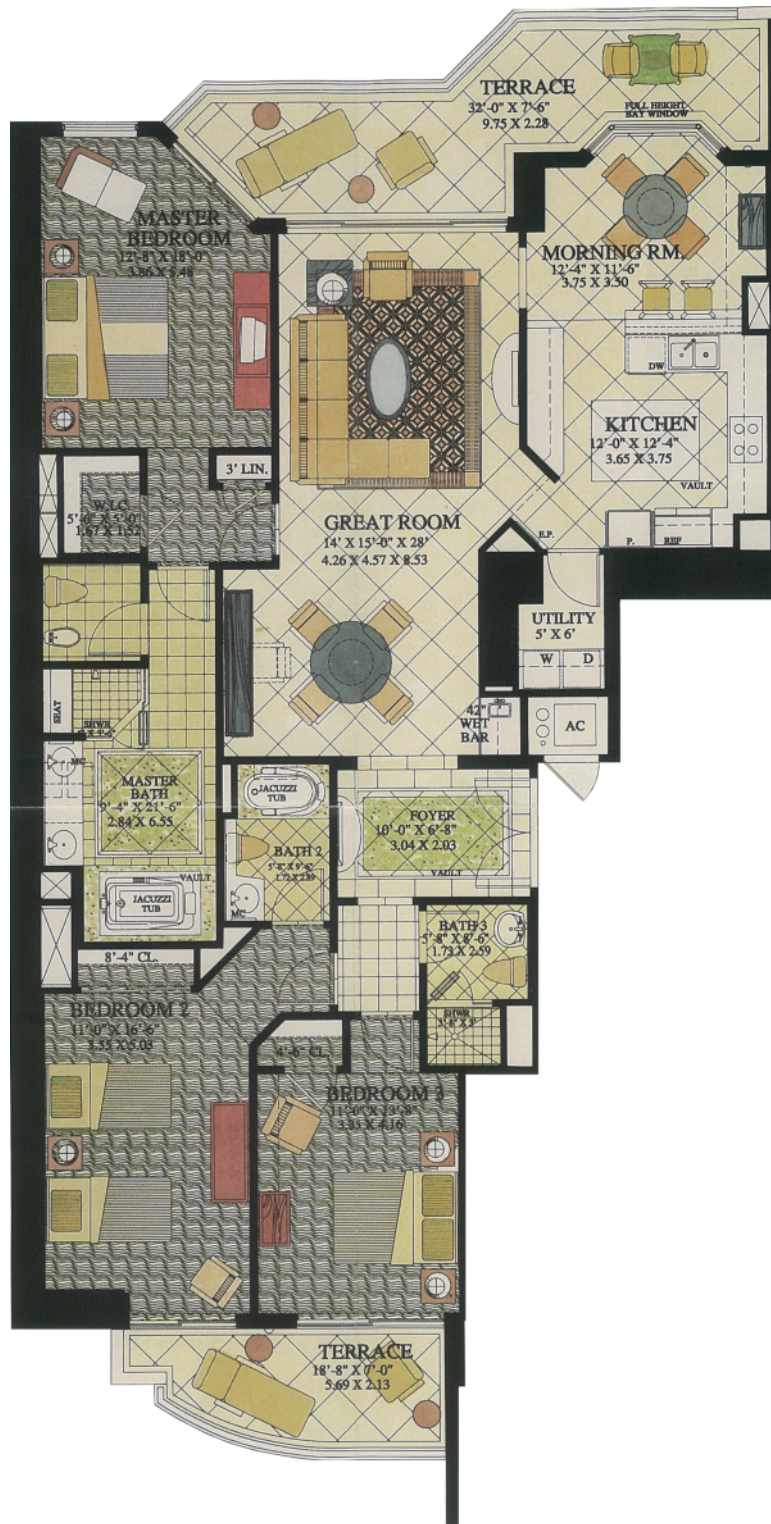

# Acqualina

Sunny Isles Beach

- 01
- 02
- 03
- 04
- 05
- 06

## Unit Firenze

2 BEDROOMS 2.5 BATHS

INTERIOR AREA: 2035 SQ. FT. 189 M<sup>2</sup>

EXTERIOR AREA: 335 SQ. FT. 31 M<sup>2</sup>

[www.MiamiResidence.com](http://www.MiamiResidence.com)

305-751-1000

**Miami Residence Realty**