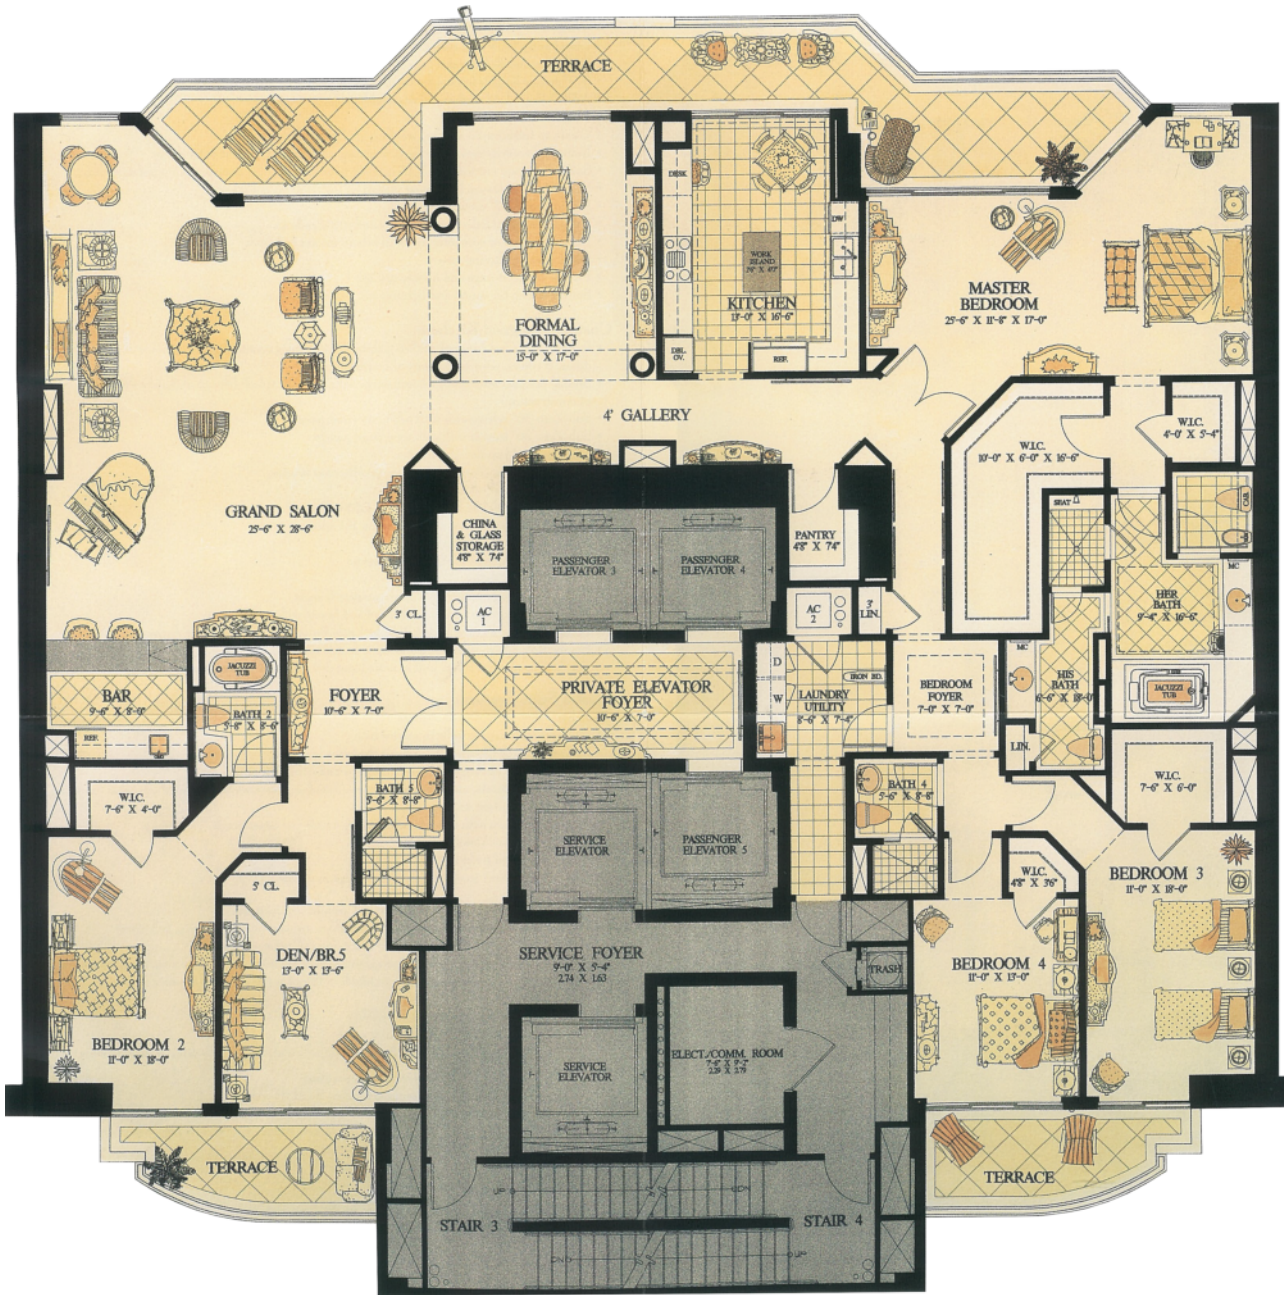

Acqualina

Sunny Isles Beach

Unit Palazzo di Uffizi

3 BEDROOMS 3.5 BATHS

INTERIOR AREA: 4415 SQ. FT. 410 M²

EXTERIOR AREA: 670 SQ. FT. 72 M²

www.MiamiResidence.com

305-751-1000