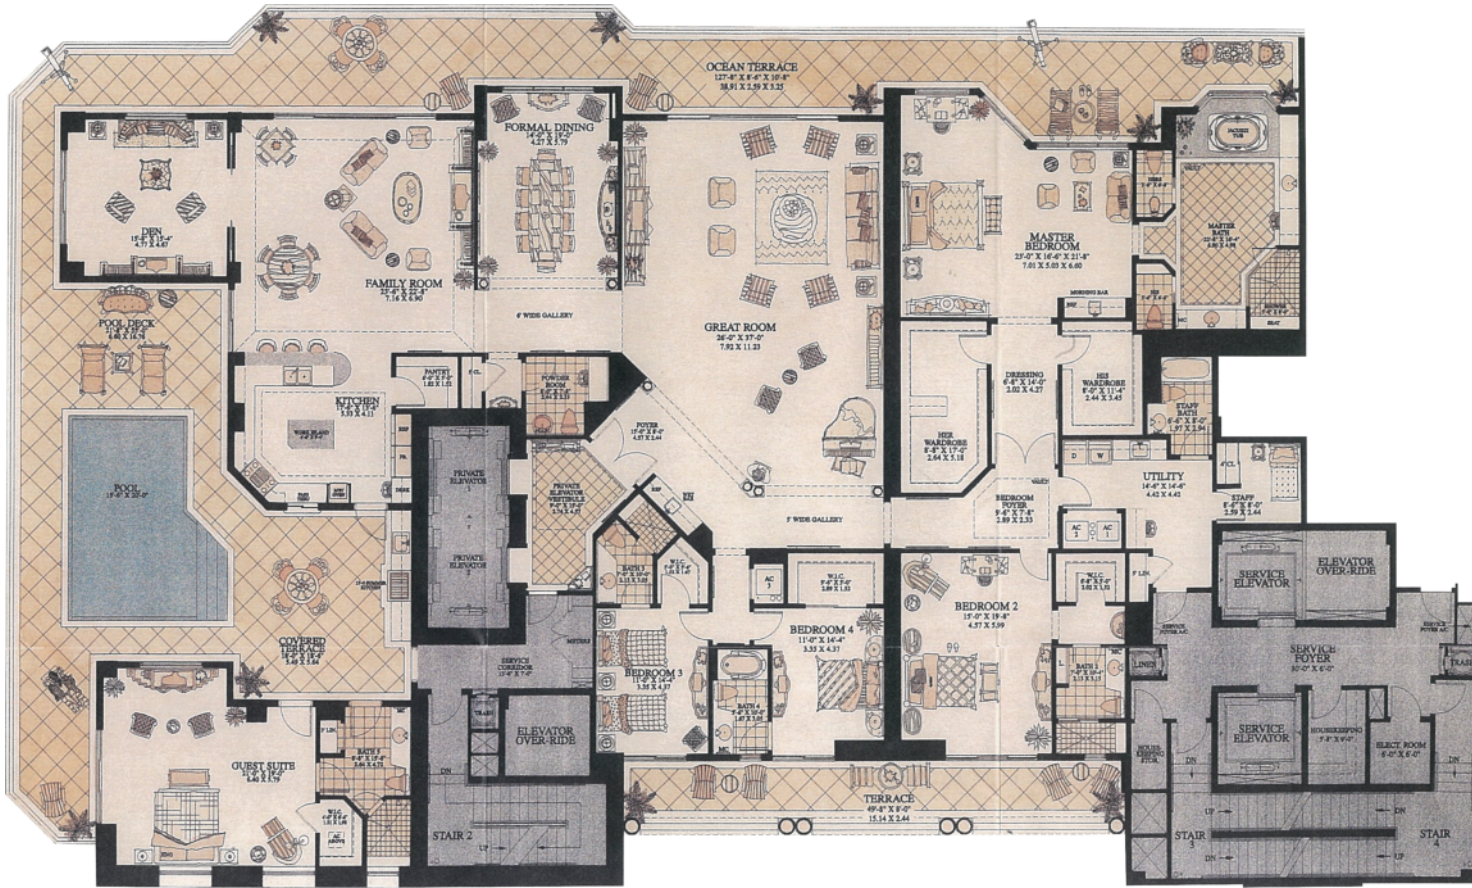

## Unit Bella Capri

5 BEDROOMS 5.5 BATHS

INTERIOR AREA: 6353 SQ. FT. 410 M<sup>2</sup>

EXTERIOR AREA: 2770 SQ. FT. 257 M<sup>2</sup>

[www.MiamiResidence.com](http://www.MiamiResidence.com)

305-751-1000

Miami Residence Realty