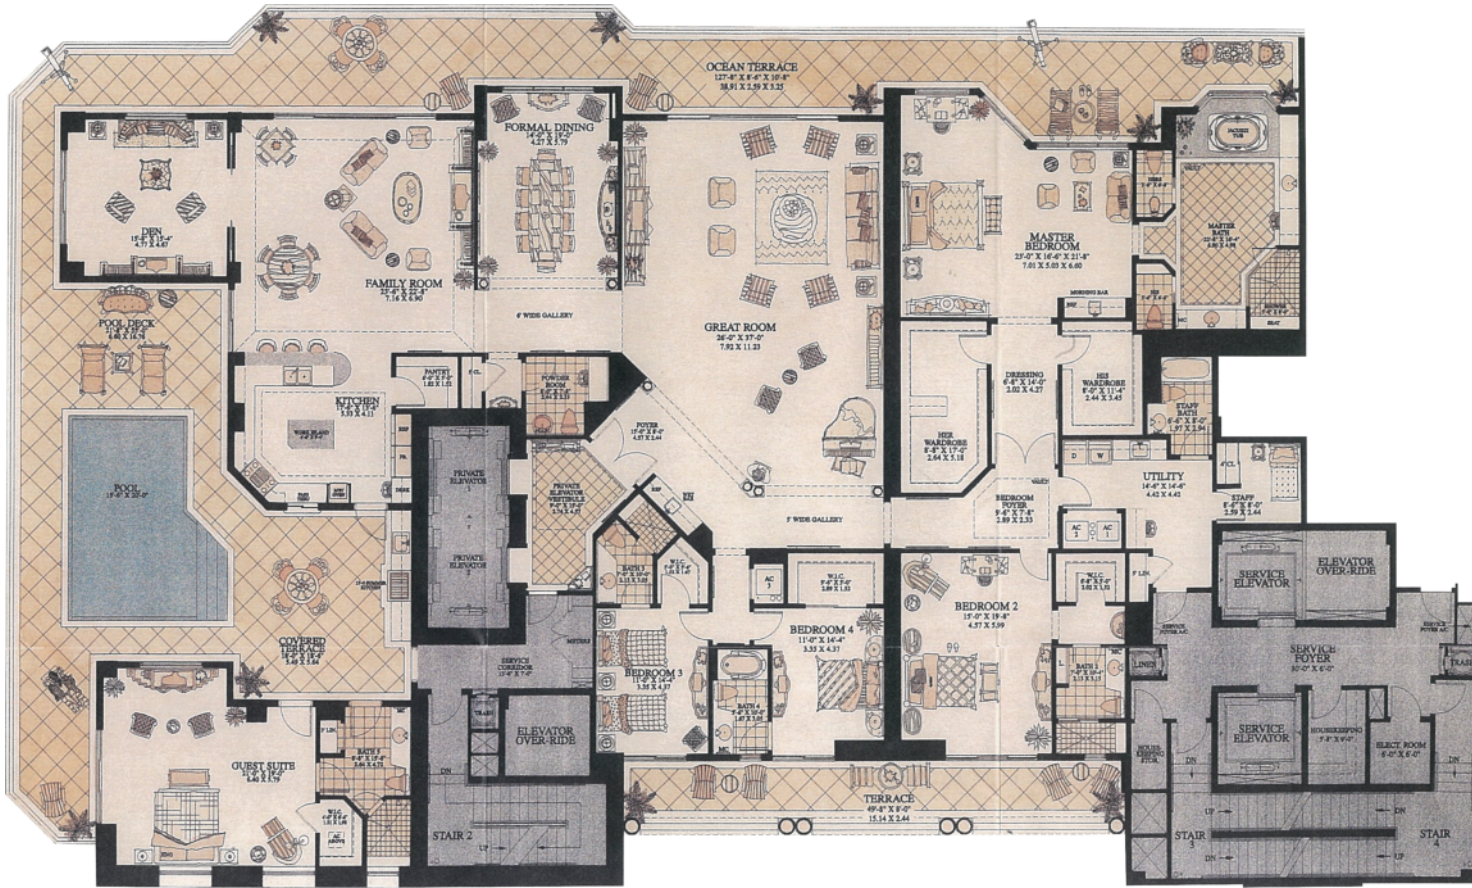

## Unit Bella Capri

4 BEDROOMS 4.5 BATHS

INTERIOR AREA: 6419 SQ. FT. 410 M<sup>2</sup>

EXTERIOR AREA: 2770 SQ. FT. 257 M<sup>2</sup>

[www.MiamiResidence.com](http://www.MiamiResidence.com)

305-751-1000

Miami Residence Realty